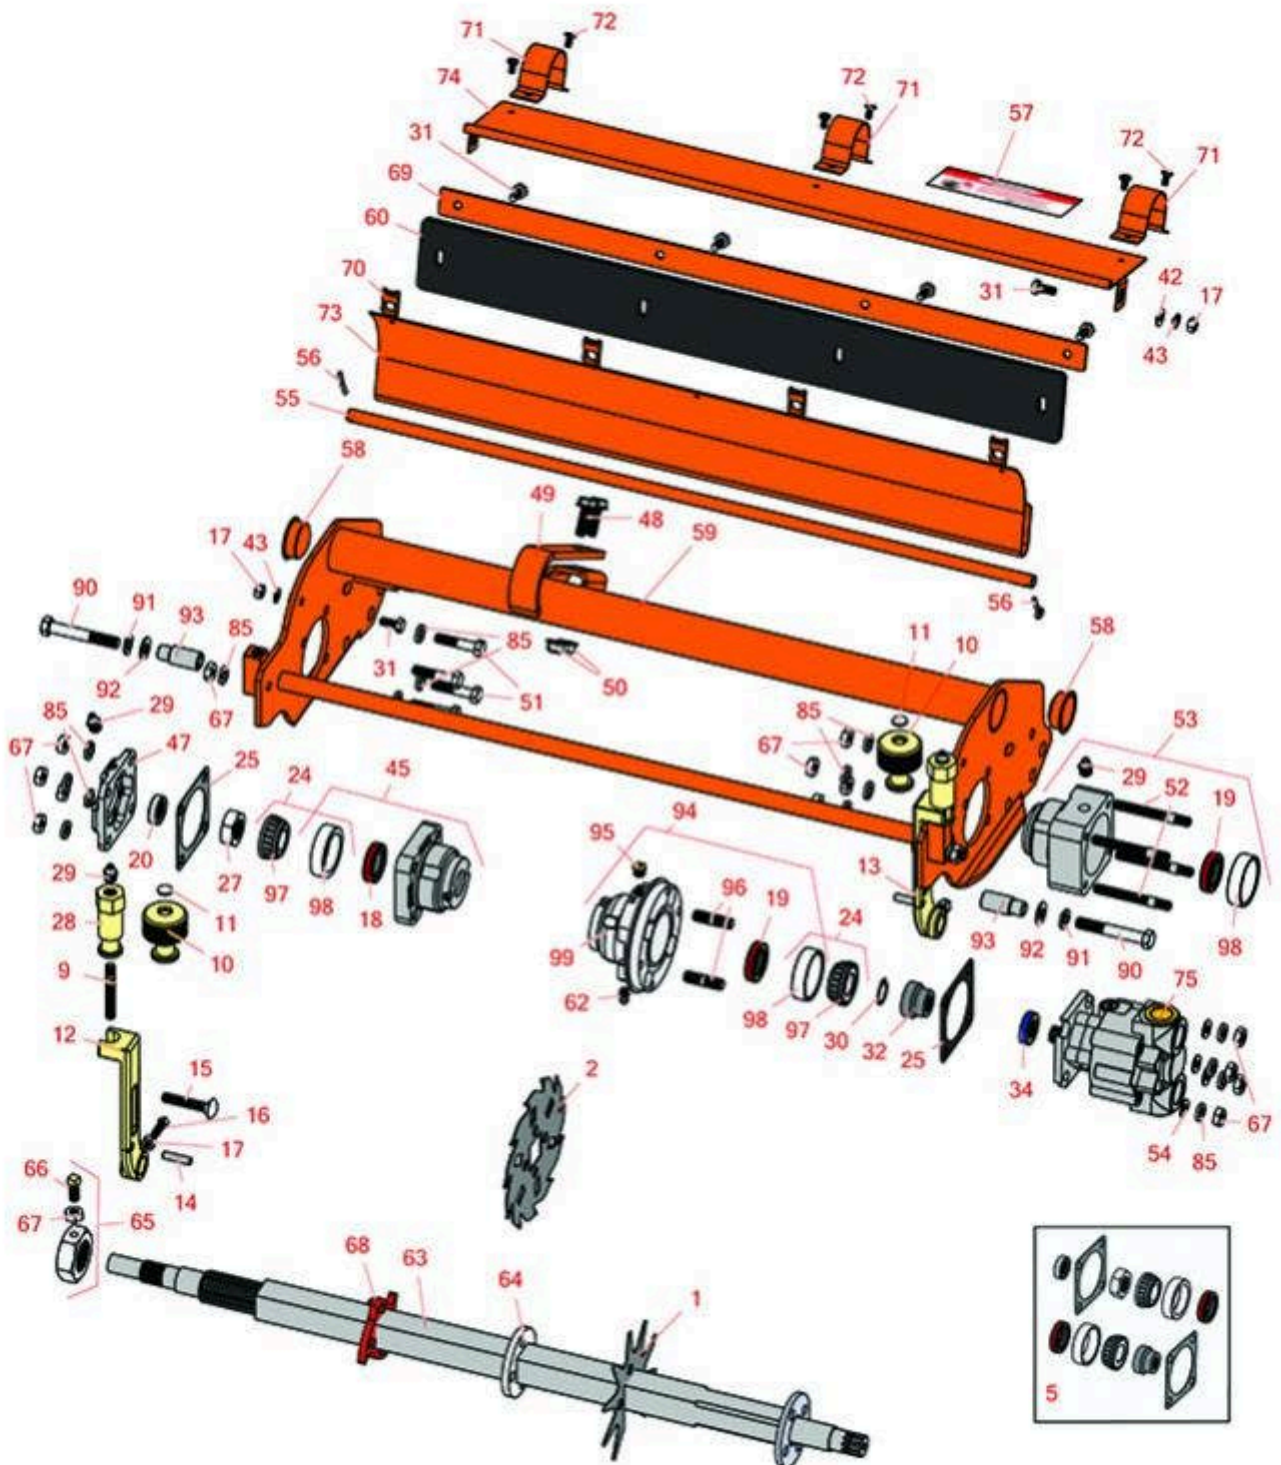

Replaces Jacobsen Greens King IV Parts

Verti-Cut Unit
Reel & Frame

All original equipment manufacturers names and part numbers are used for identification purposes only, and we are in no way implying that our products are original equipment parts. Prices subject to change without notice.

Replaces Jacobsen Greens King IV Parts

Verti-Cut Unit
Reel & Frame

Item No	R&R Part No.	OEM Part No.	Description	Qty Req	Order Quantity
Verti-Cut Blades					
1	R335449	335449	Blade - Vertical Slotted	26	
2	R101109C		Verti-Cut Blade - Carbide Tipped 1mm	26	
2	R101209C		Verti-Cut Blade - Carbide Tipped 2mm	26	
Overhaul Kits					
5	R506565		Overhaul Kit - Verti-Cut Unit	0	
<i>Tech Note: Includes: 2 ea.: R325472 Seal, R345473 Gasket, R254-78 Bearing, R254-79 cup; 1 ea.: R315257 Seal, R337370 Coupling, R458013 Ring, R444742 Nut:</i>					
Other Parts Available					
9	R343616	343616, 443102	Stud	2	
10	R343617	343617	Knob - Adjusting	2	
11	R472518	472518	Plug - Adjusting Knob	2	
12	R153980	153980, 3008438	Bracket - Front Roller	1	
13	R153979	153979, 3008439	Bracket - Front Roller	1	
14	R461256	461256	Pin - 1/4 x 1	2	
15	R441674	441674	Screw - 5/16-18 x 1-3/4 Carriage	2	
16	R352737	352737	Screw - Set 1/4 x 7/8 Sq Head	2	
17	R443102	443102	Nut - 1/4-20 Yellow Zinc	4	
18	R325472	325472	Seal	2	
19	R336962	336962	Seal	2	

All original equipment manufacturers names and part numbers are used for identification purposes only, and we are in no way implying that our products are original equipment parts. Prices subject to change without notice.