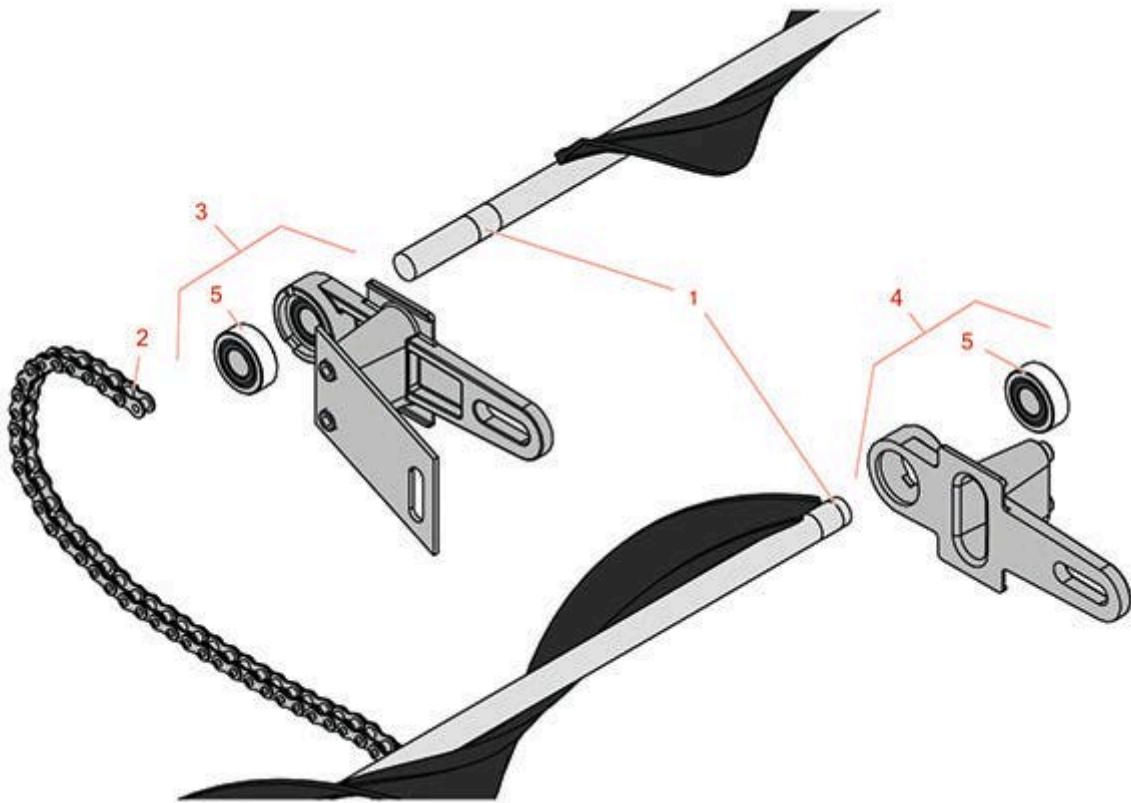

Replaces Jacobsen Greens King IV Parts

Cutting Unit
Rear Spiral Brush..

All original equipment manufacturers names and part numbers are used for identification purposes only, and we are in no way implying that our products are original equipment parts. Prices subject to change without notice.

Replaces Jacobsen Greens King IV Parts

*Cutting Unit
Rear Spiral Brush..*

Item No	R&R Part No.	OEM Part No.	Description	Qty Req	Order Quantity
1	R500775	500775	Brush - Spiral w/Shaft	1	
2	R347180	347180	Chain - Spiral Brush	1	
3	R126889	126889	Bracket - LH with Bearing	0	
3	R126890	126890	Bracket - RH with Bearing	0	
4	R126886	126886	Bracket - with Bearing	1	
5	R344545	344545	Bearing - Roller Brush Brkt	1	