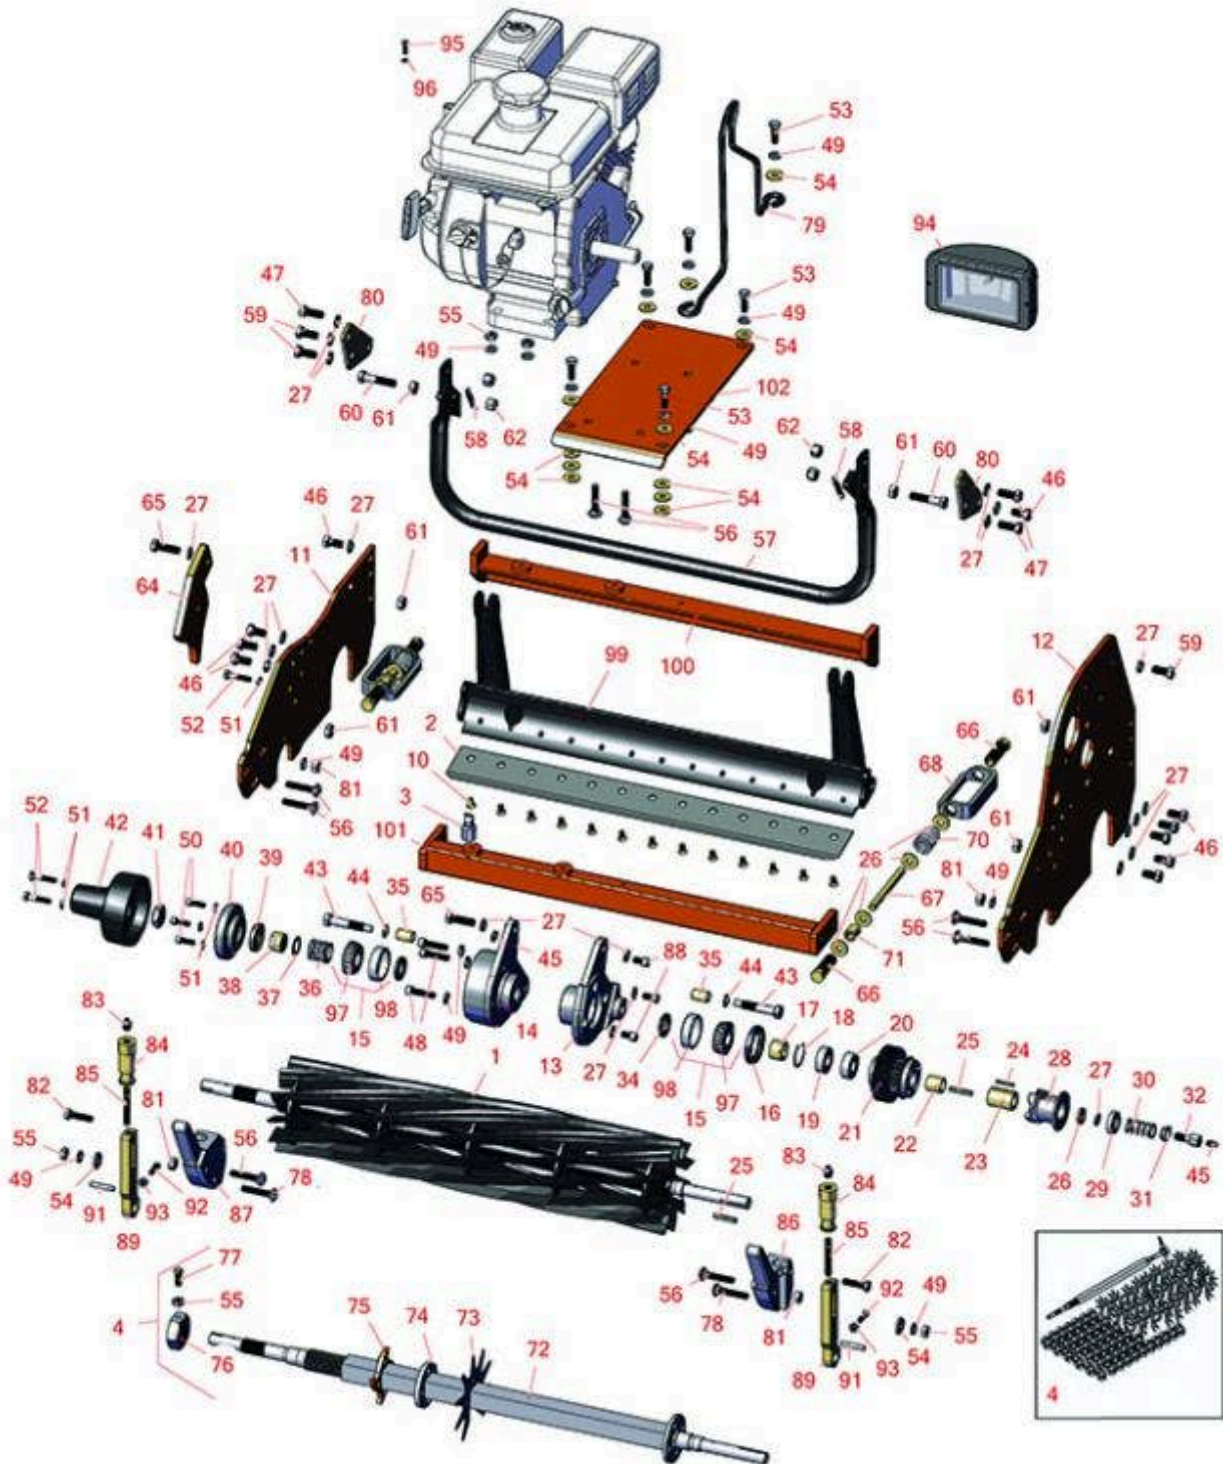

## Parts

Cutting Unit  
Reel & Bedknife

All original equipment manufacturers names and part numbers are used for identification purposes only, and we are in no way implying that our products are original equipment parts. Prices subject to change without notice.

## Parts

Cutting Unit  
Reel & Bedknife

Item No	R&R Part No.	OEM Part No.	Description	Qty Req	Order Quantity
---------	--------------	--------------	-------------	---------	----------------

### R&R Reels, Lifetime Guaranteed

1	<b>R5000095</b>	5000095	Reel - 11 Blade	1	
---	-----------------	---------	-----------------	---	--

*Tech Note: Fits 18":*

1	<b>R101510</b>		Reel - 14 Blade	1	
---	----------------	--	-----------------	---	--

*Tech Note: Fits 18":*

2	<b>R101430</b>		Bedknife - Micro Cut	1	
---	----------------	--	----------------------	---	--

All original equipment manufacturers names and part numbers are used for identification purposes only, and we are in no way implying that our products are original equipment parts. Prices subject to change without notice.