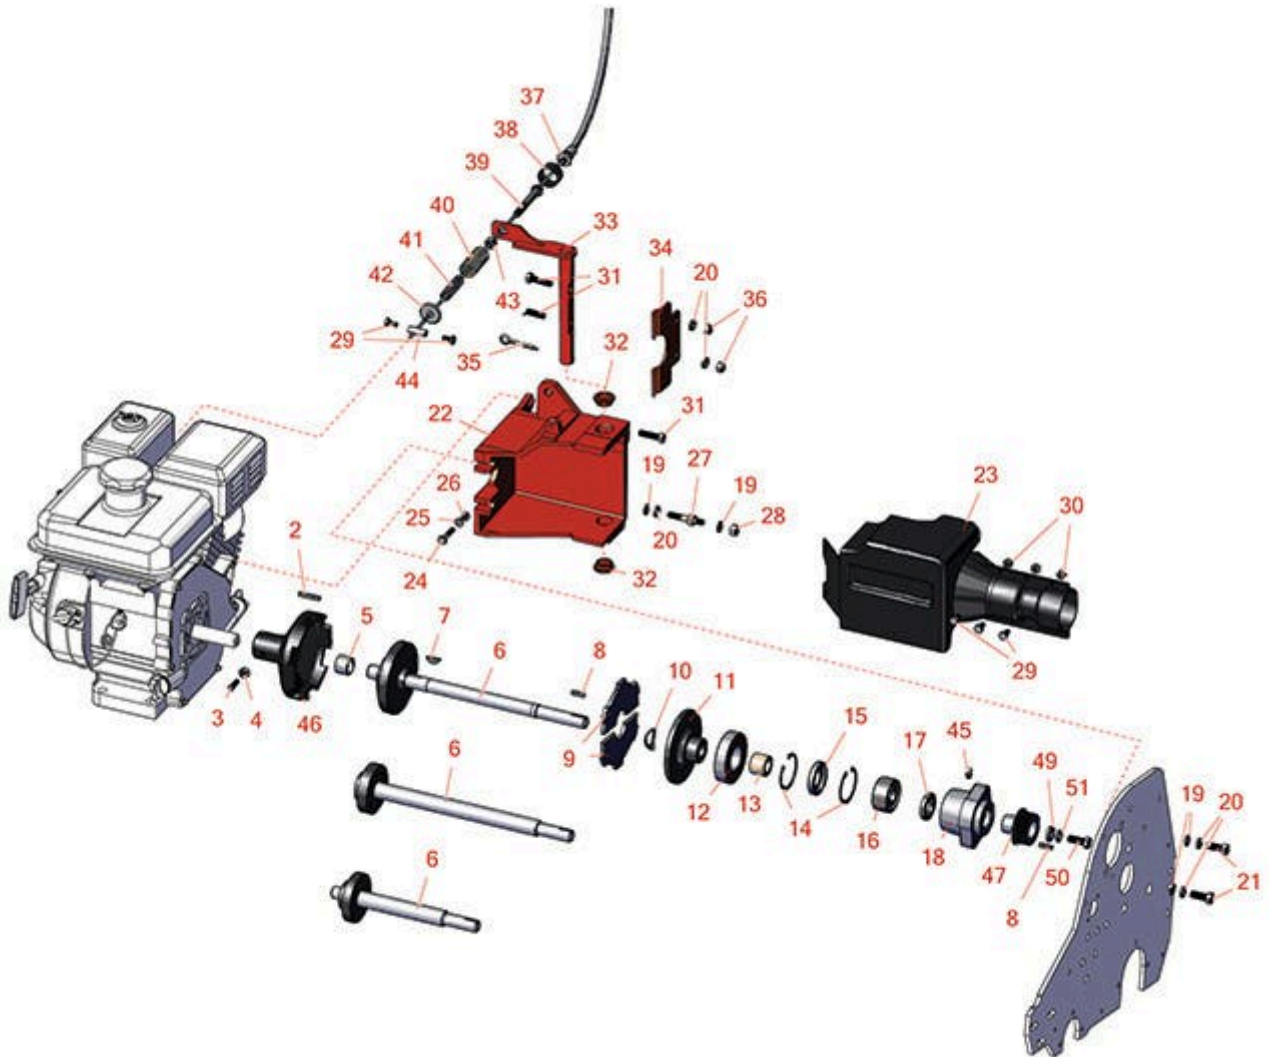

Replaces Jacobsen Greens King 526

Parts

Traction Unit
Clutch

All original equipment manufacturers names and part numbers are used for identification purposes only, and we are in no way implying that our products are original equipment parts. Prices subject to change without notice.

Replaces Jacobsen Greens King 526

Parts

Traction Unit
Clutch

Item No	R&R Part No.	OEM Part No.	Description	Qty Req	Order Quantity
Other Parts Available					
2	R320774	320774	Key - Sq 3/16 x 1-1/4	1	
3	R410503	410503	Screw - Sq HD Set 5/16-18 x 7/8	1	
4	R445502	445502	Nut - 5/16-18 Pal Type R	1	
5	R3008993	3008993	Bushing - Pilot	1	
6	R1000014	1000014	Shaft - Clutch Fits 18	1	
6	R1000842	1000842	Shaft - Clutch Fits 22	1	
6	R1000015	1000015	Shaft - Clutch Fits 26	1	
6	R4136652	4136652	Shaft Assy - Clutch Plate - Fits 22	1	
6	R4136651	4136651	Shaft - Clutch Centrifugal Fits 18	1	
7	R463113	463113	Key - Reel Hi Pro	1	
8	R367082	367082	Key - 3/16 Sq. x 3/4	1	
9	R2501151	2501151	Disc - Clutch (Set of 2)	1	
10	R366689	366689	Washer - Washer Spring Steel	1	
11	R2000004	2000004	Sliding Disc - Clutch	1	
12	R367365	367365	Bearing	1	
13	R366686	366686	Sleeve - Wear Clutch	1	
14	R458113	458113	Ring - Snap Fits Groomer	2	
15	R366685	366685	Seal	1	
16	R366684	366684	Bearing	1	
17	R364170	364170, 366648	Seal	1	