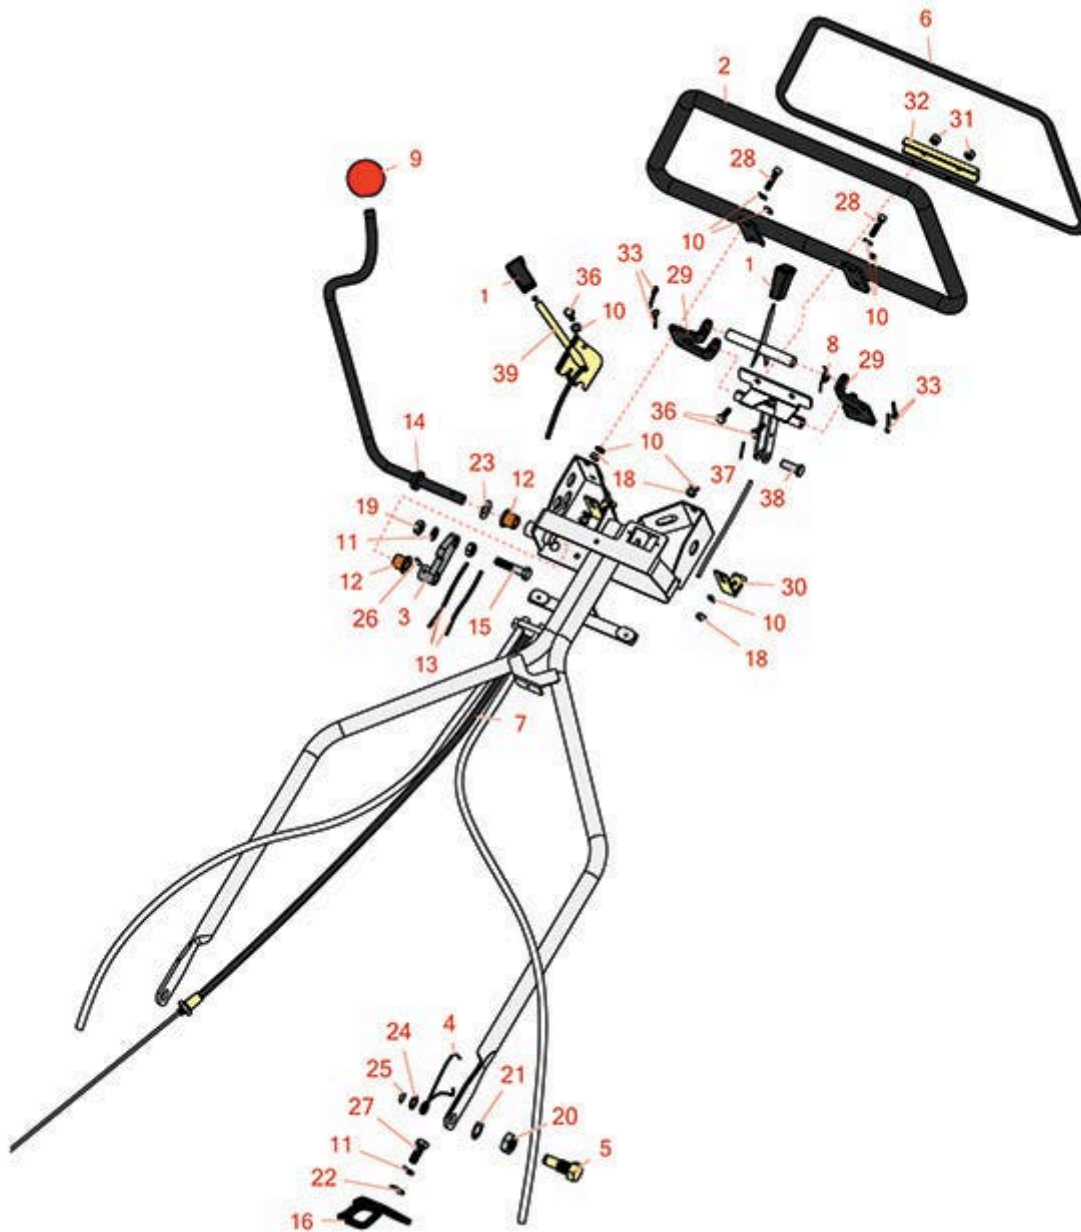

Replaces Jacobsen Greens King 522

Parts

Traction Unit
Handle

All original equipment manufacturers names and part numbers are used for identification purposes only, and we are in no way implying that our products are original equipment parts. Prices subject to change without notice.

Replaces Jacobsen Greens King 522

Parts

*Traction Unit
Handle*

Item No	R&R Part No.	OEM Part No.	Description	Qty Req	Order Quantity
1	R366768	366768	Knob - Black Rubber	2	
2	R1001250	1001250	Handle Loop	1	
3	R2000067	2000067	Lever - Brake Clutch	1	
4	R2809900	2809900	Spring - LH Torsion	1	
4	R2809901	2809901	Spring - RH Torsion	1	
5	R2811559	2811559	Bolt - Handle Mounting	2	
6	R3002179	3002179	Handle Loop	1	
7	R3002477	3002477	Cable - Clutch	1	
8	R3002480	3002480	Torsion Spring - Handle Latch	1	
9	R101551	3002001	Knob - Threaded Brake Handle	1	
10	R3253-3	3253-3, 446128, 446130	Washer - Lock 1/4	4	
11	R3254-6	3254-6, 446140, 446142	Washer - Lock 3/8	3	
12	R366708	366708	Bearing - Flanged	2	
13	R101563		Cable - Brake	2	
13	R366741	366741	Cable - Brake	2	
14	R101550	1000634	Handle - Brake - Threaded	1	
15	R400268	400268	Bolt - Hex HD 3/8-16 x 1-3/4	1	
16	R4115960	4115960	Stop - LH Handle	1	
16	R4115961	4115961	Stop - RH Handle	1	

All original equipment manufacturers names and part numbers are used for identification purposes only, and we are in no way implying that our products are original equipment parts. Prices subject to change without notice.