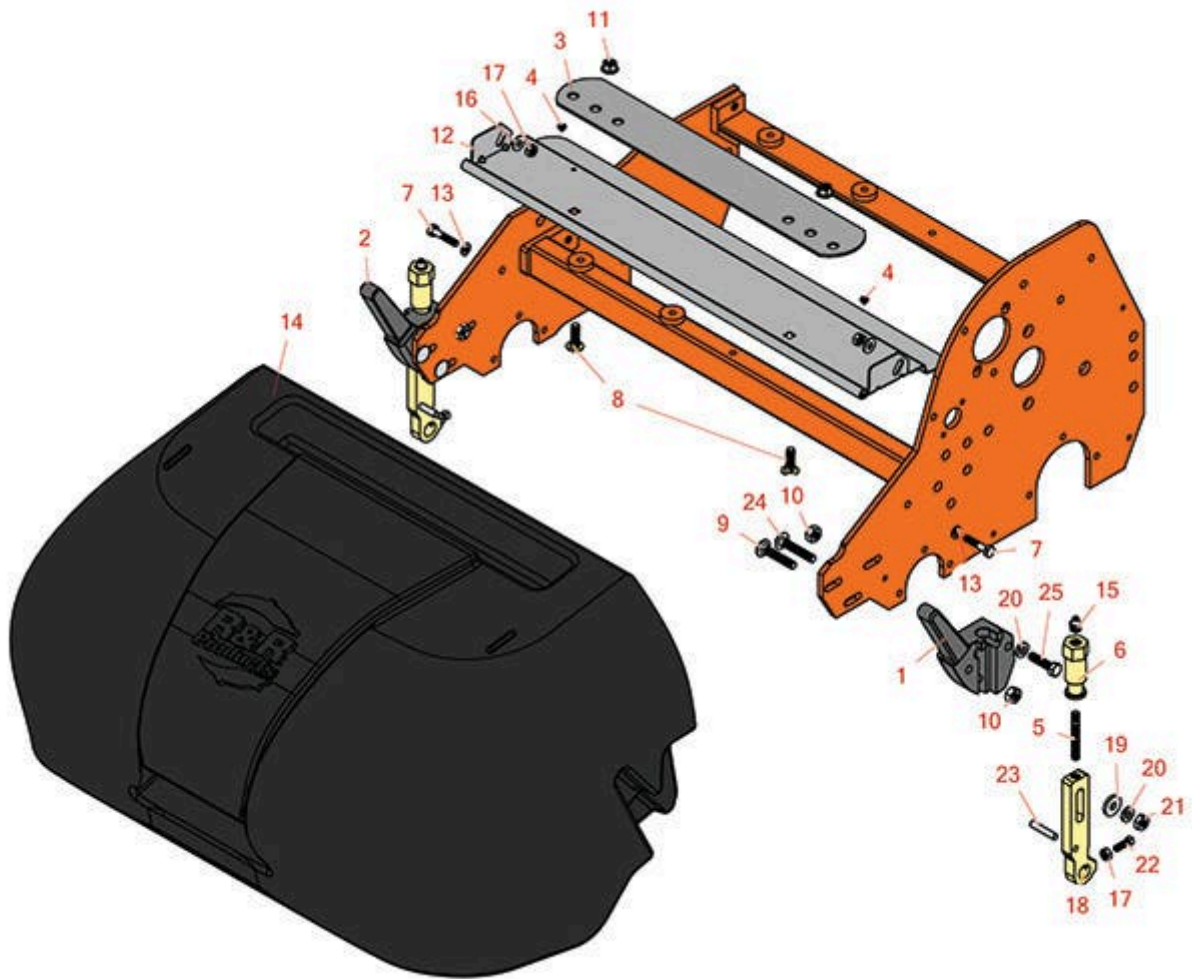

Replaces Jacobsen Greens King 526

Parts

Cutting Unit
Basket & Shields

All original equipment manufacturers names and part numbers are used for identification purposes only, and we are in no way implying that our products are original equipment parts. Prices subject to change without notice.

Replaces Jacobsen Greens King 526

Parts

*Cutting Unit
Basket & Shields*

Item No	R&R Part No.	OEM Part No.	Description	Qty Req	Order Quantity
1	R241827	241827, 446136	Bracket - LH Grass Catcher	1	
2	R241828	241828, 453023	Bracket - RH Grass Catcher	1	
3	R3000053	3000053	Plate - Grass Shield	2	
4	R3008974	3008974	Rubber Bumper	2	
5	R343616	343616, 443102	Stud	2	
6	R365009	3005692, 365009, 365170, 441674	Knob - Adjusting Roller	2	
7	R400112	400112, 400114	Bolt - Hex HD 1/4-20 x 1-1/4	2	
8	R441614	441614	Screw - 5/16-18 x 1 Carriage	2	
9	R441677	441677	Bolt - Carriage 5/16-18 x 1-1/2	2	
10	R444718	444718	Nut - 5/16-18 Center Lock YZ	4	
11	R445781	445781	Nut - 5/16-18 Whiz	2	
12	R5003183	5003183	Grass Shield - 22 in	1	
12	R5003184	5003184	Grass Shield - 18 in	1	
12	R5003185	5003185	Grass Shield - 26 in	1	
13	R3253-3	3253-3, 446128, 446130	Washer - Lock 1/4	2	
14	R101544	68122	Grass Catcher - Fits 18 in	1	
14	R101549	68123	Grass Catcher - Fits 22 in	1	

Replaces Jacobsen Greens King 526

Parts

*Cutting Unit
Basket & Shields*

Item No	R&R Part No.	OEM Part No.	Description	Qty Req	Order Quantity
14	R101548	68124	Grass Catcher - Fits 26 in	1	
15	R471219	366852, 471219	Zerk - Grease	2	
16	R453023	453023	Washer - Flat 1/4	2	
17	R443102	443102	Nut - 1/4-20 Yellow Zinc	2	
18	R2000072	2000072, 471219	Bracket - Roller	2	
19	R364441	364441, 366641	Washer - Flat 5/16x7/8	2	
20	R446136	446134, 446136	Washer - Lock 5/16 Zinc	4	
21	R443106	443106	Nut - 5/16-18 Y/Zinc Plated	2	
22	R352737	352737	Screw - Set 1/4 x 7/8 Sq Head	2	
23	R461339	343616, 461339	Pin - Grooved Roller Bkt	2	
24	R441674	441674	Screw - 5/16-18 x 1-3/4 Carriage	2	
25	R400190	352737, 400190	Bolt - Hex HD 5/16-18 x 1-1/4 GR5	2	