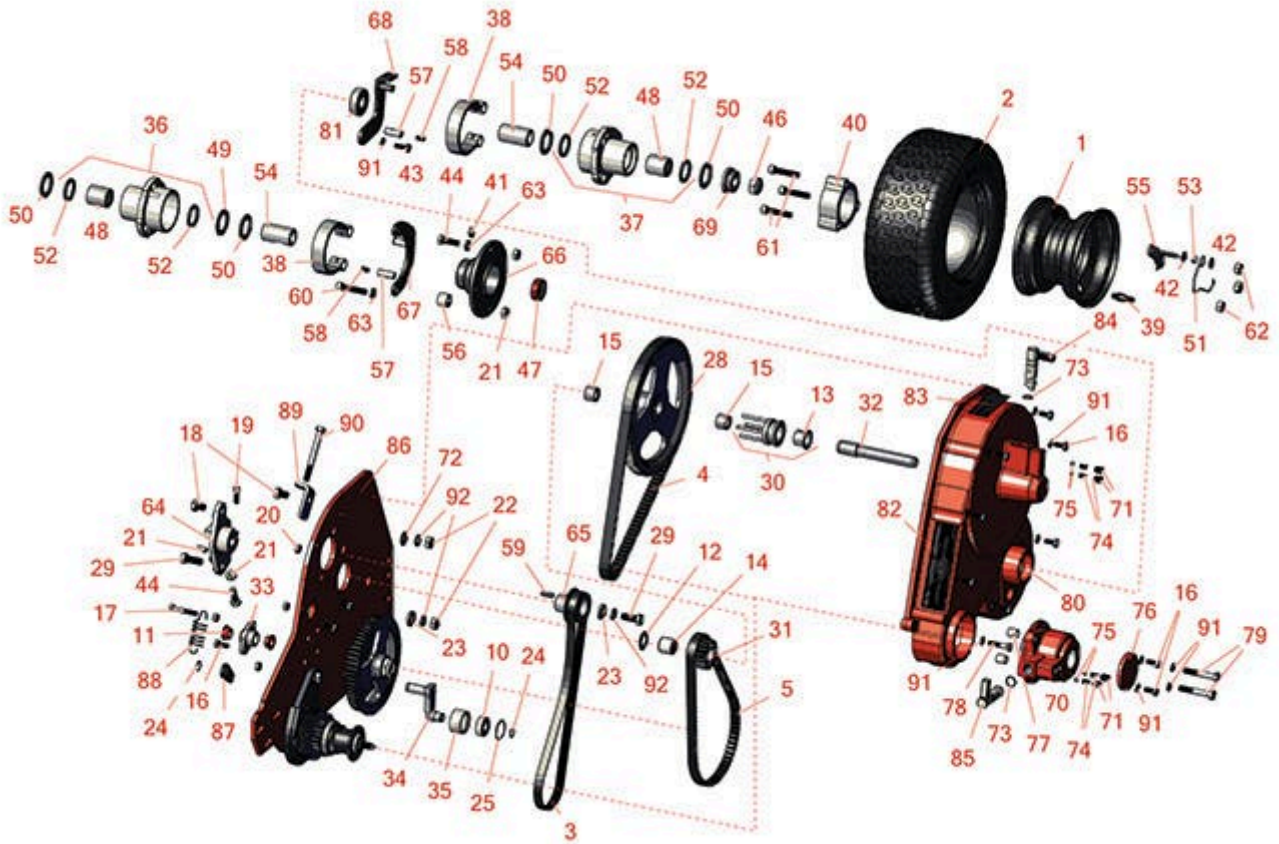

Replaces Jacobsen Greens King 522

Parts

*Traction Unit
Drive Housing*

All original equipment manufacturers names and part numbers are used for identification purposes only, and we are in no way implying that our products are original equipment parts. Prices subject to change without notice.

Replaces Jacobsen Greens King 522

Parts

Traction Unit

Drive Housing

Item No	R&R Part No.	OEM Part No.	Description	Qty Req	Order Quantity
Tires					
1	R5002905	5002905	Wheel Assy - 3x5	2	
2	RCT5110101	554847	Tire - 11x4.00-5 Nhs (2 Ply) Carlisle Turf Saver	2	
Belts					
3	R2810713	2810713	Belt - 7 Rib Micro V	1	
4	R5001124	2811363	Belt - 112 Tooth .460 Wide	1	
5	R5002403	2811071	Belt - 80 Tooth x 17mm WIDE(.669)	1	
Other Parts Available					
10	R344545	344545	Bearing - Roller Brush Brkt	1	
11	R352936	352936	Bushing - Bronze	2	
12	R359864	359864	Flat Washer - Hardened 5/8 x 1.100	0	
13	R366725	366725	Bushing - Flanged	1	
14	R367553	367553	Bearing - Needle	1	
15	R367554	367554	Bearing - Needle	2	
16	R400106	400106	Bolt - Hex HD 1/4-20 x 5/8	12	
17	R400116	400116	Bolt - Hex HD 1/4-20 x 1-1/2	1	
18	R400254	400254	Bolt - Hex HD 3/8-16 x 1/2	2	
19	R434031	434031	Bolt - Soc HD Cap 1/4-20 x 3/4 Nyloc	1	
20	R443102	443102	Nut - 1/4-20 Yellow Zinc	10	
21	R443106	443106	Nut - 5/16-18 Y/Zinc Plated	3	
22	R443110	306562, 443110, 444762	Nut - 3/8-16 Hex	2	