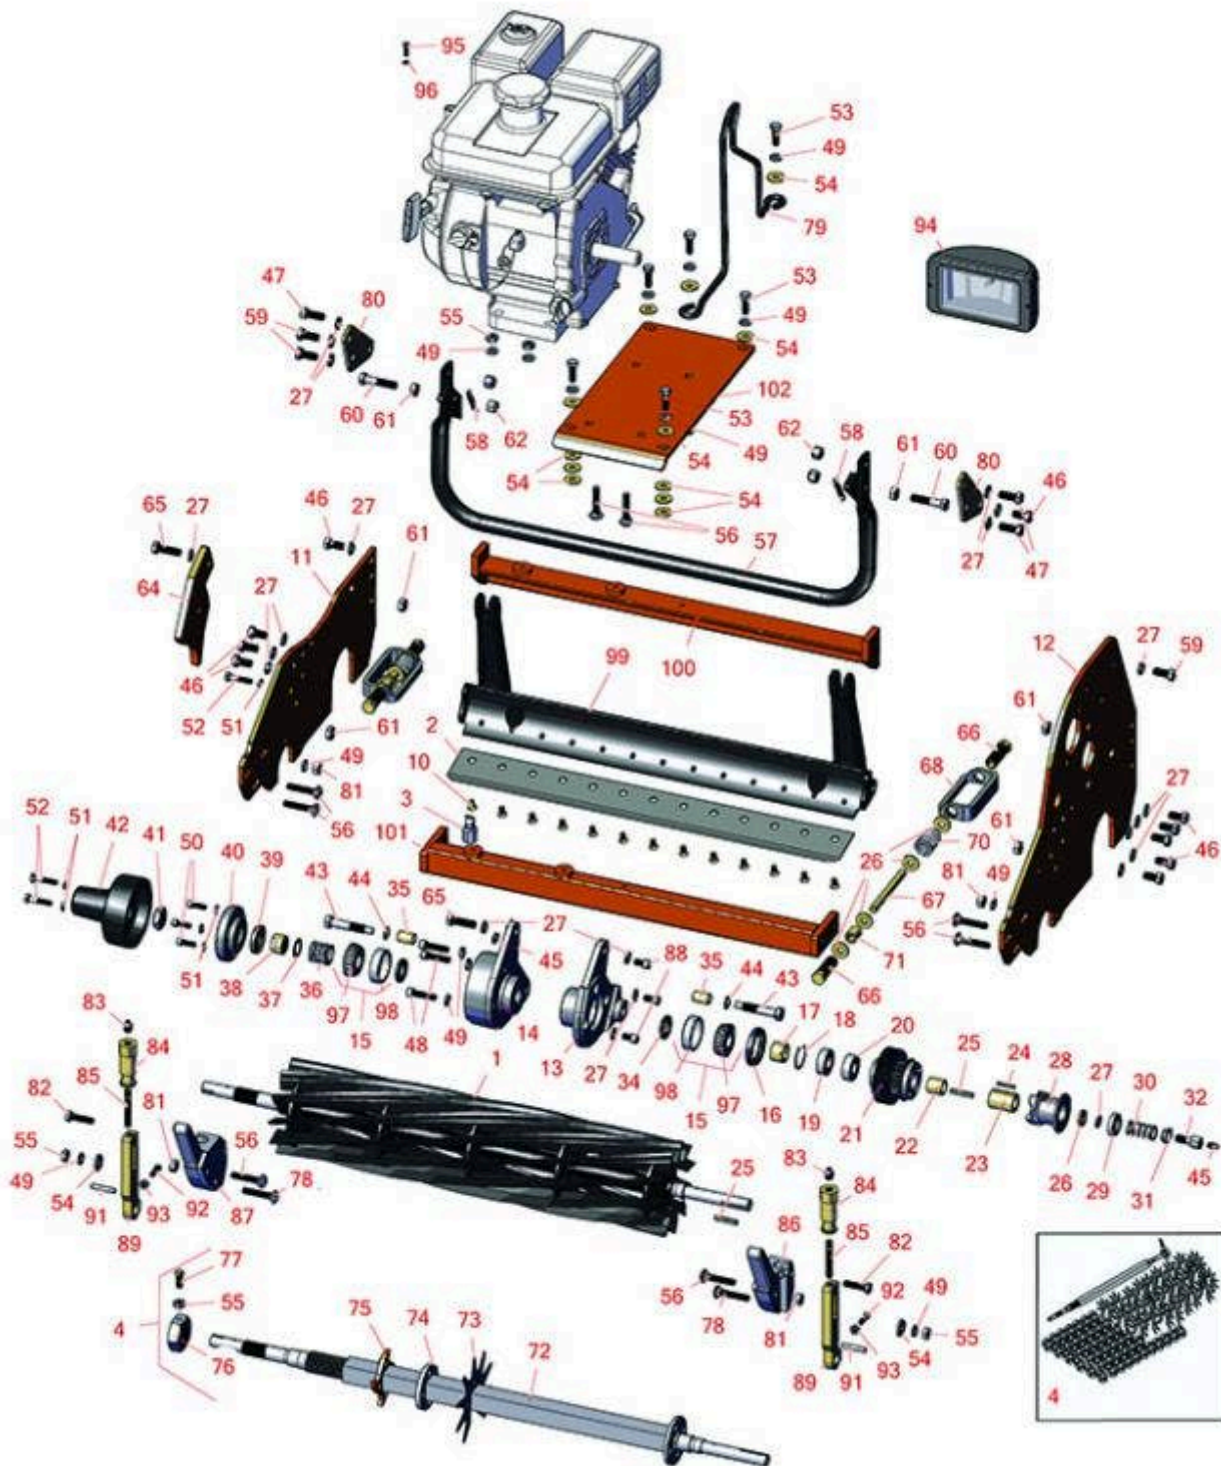

Replaces Jacobsen Greens King 522

Parts

Cutting Unit
Reel & Bedknife

All original equipment manufacturers names and part numbers are used for identification purposes only, and we are in no way implying that our products are original equipment parts. Prices subject to change without notice.

Replaces Jacobsen Greens King 522

Parts

Cutting Unit
Reel & Bedknife

Item No	R&R Part No.	OEM Part No.	Description	Qty Req	Order Quantity
---------	--------------	--------------	-------------	---------	----------------

R&R Reels, Lifetime Guaranteed

1	R5000095	5000095	Reel - 11 Blade	1	
---	-----------------	---------	-----------------	---	--

Tech Note: Fits 18":

1	R101510		Reel - 14 Blade	1	
---	----------------	--	-----------------	---	--

Tech Note: Fits 18":

1	R5000148	5000148, 503616	Reel - 11 Blade	1	
---	-----------------	--------------------	-----------------	---	--

Tech Note: Fits 22":

1	R101515		Reel - 14 Blade	1	
---	----------------	--	-----------------	---	--