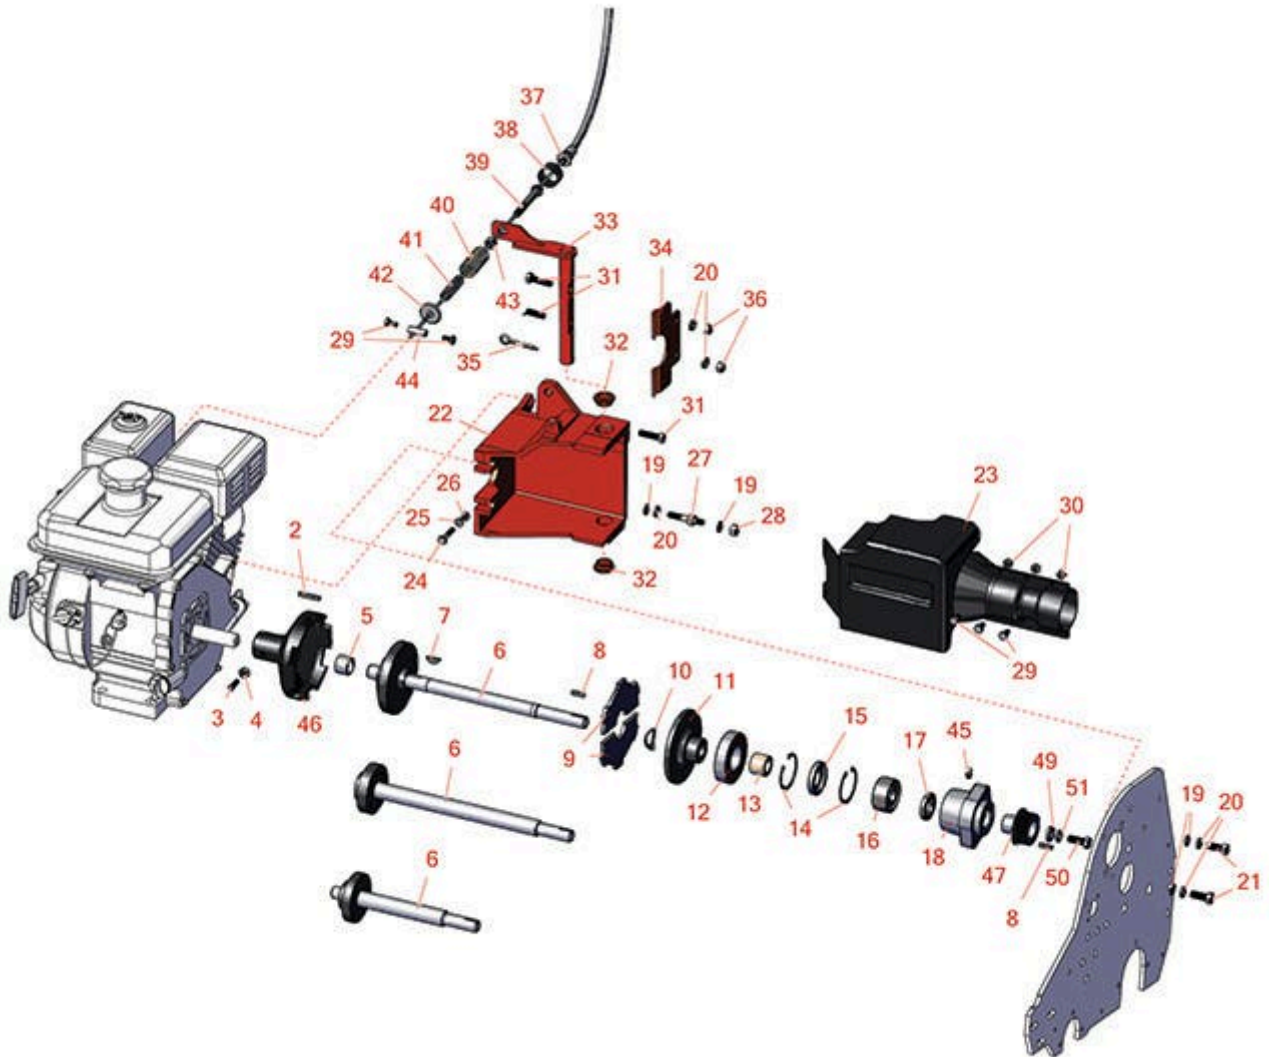

Replaces Jacobsen Greens King 522

Parts

Traction Unit
Clutch

All original equipment manufacturers names and part numbers are used for identification purposes only, and we are in no way implying that our products are original equipment parts. Prices subject to change without notice.

Replaces Jacobsen Greens King 522

Parts

Traction Unit
Clutch

Item No	R&R Part No.	OEM Part No.	Description	Qty Req	Order Quantity
Other Parts Available					
2	R320774	320774	Key - Sq 3/16 x 1-1/4	1	
3	R410503	410503	Screw - Sq HD Set 5/16-18 x 7/8	1	
4	R445502	445502	Nut - 5/16-18 Pal Type R	1	
5	R3008993	3008993	Bushing - Pilot	1	
6	R1000014	1000014	Shaft - Clutch Fits 18	1	
6	R1000842	1000842	Shaft - Clutch Fits 22	1	
6	R1000015	1000015	Shaft - Clutch Fits 26	1	
6	R4136652	4136652	Shaft Assy - Clutch Plate - Fits 22	1	
6	R4136651	4136651	Shaft - Clutch Centrifugal Fits 18	1	
7	R463113	463113	Key - Reel Hi Pro	1	
8	R367082	367082	Key - 3/16 Sq. x 3/4	1	
9	R2501151	2501151	Disc - Clutch (Set of 2)	1	
10	R366689	366689	Washer - Washer Spring Steel	1	
11	R2000004	2000004	Sliding Disc - Clutch	1	
12	R367365	367365	Bearing	1	
13	R366686	366686	Sleeve - Wear Clutch	1	
14	R458113	458113	Ring - Snap Fits Groomer	2	
15	R366685	366685	Seal	1	
16	R366684	366684	Bearing	1	
17	R364170	364170, 366648	Seal	1	