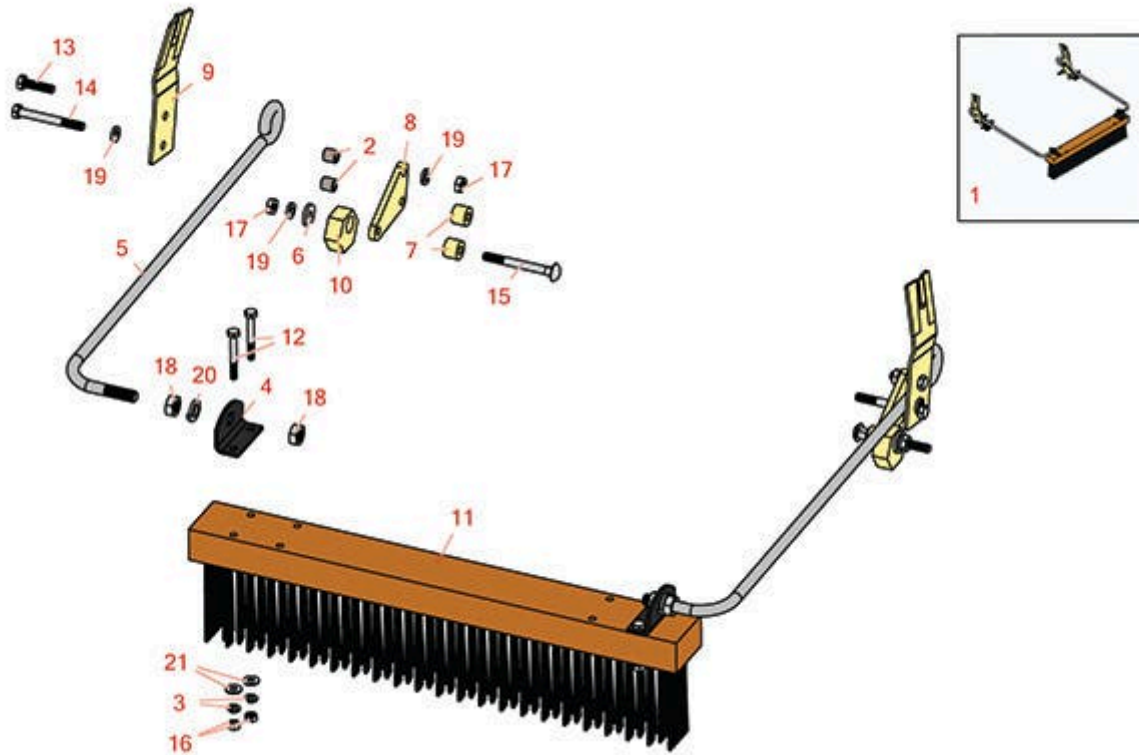

Replaces Jacobsen Greens King 522

Parts

Cutting Unit
Brush Kit

All original equipment manufacturers names and part numbers are used for identification purposes only, and we are in no way implying that our products are original equipment parts. Prices subject to change without notice.

Replaces Jacobsen Greens King 522

Parts

Cutting Unit
Brush Kit

Item No	R&R Part No.	OEM Part No.	Description	Qty Req	Order Quantity
Complete Brush Kit					
1	R68611	68611	Push Brush Attachment - 22 in	1	
Other Parts Available					
2	R3000441	3000441	Spacer	4	
3	R3253-3	3253-3, 446128, 446130	Washer - Lock 1/4	4	
4	R351667	351667	Plate - Mounting	2	
5	R351668	351668	Rod - Brush Mounting	2	
6	R364441	364441, 366641	Washer - Flat 5/16x7/8	2	
7	R366737	366737	Spacer - Wheel	4	
8	R367569	367569	Plate - Mounting	2	
9	R367591	367591	Spring Plate - Brush	2	
10	R367613	367613	Cam - Brush	2	
11	R391235	391235	Brush - 18/22 in Nylon Push	1	
12	R400120	400120	Bolt - Hex HD 1/4-20 x 2	4	
13	R400190	352737, 400190	Bolt - Hex HD 5/16-18 x 1-1/4 GR5	2	
14	R400216	400216	Bolt - Hex HD 5/16-18 x 2-3/4	2	
15	R441687	441687	Bolt - Carriage 5/16-18 x 3	2	
16	R443102	443102	Nut - 1/4-20 Yellow Zinc	4	
17	R443106	443106	Nut - 5/16-18 Y/Zinc Plated	4	
18	R443118	443118	Nut - 1/2-13 Zinc	4	

Replaces Jacobsen Greens King 522

Parts

*Cutting Unit
Brush Kit*

Item No	R&R Part No.	OEM Part No.	Description	Qty Req	Order Quantity
19	R446136	446134, 446136	Washer - Lock 5/16 Zinc	6	
20	R446154	446152, 446154	Washer - Lock 1/2	2	
21	R453023	453023	Washer - Flat 1/4	4	