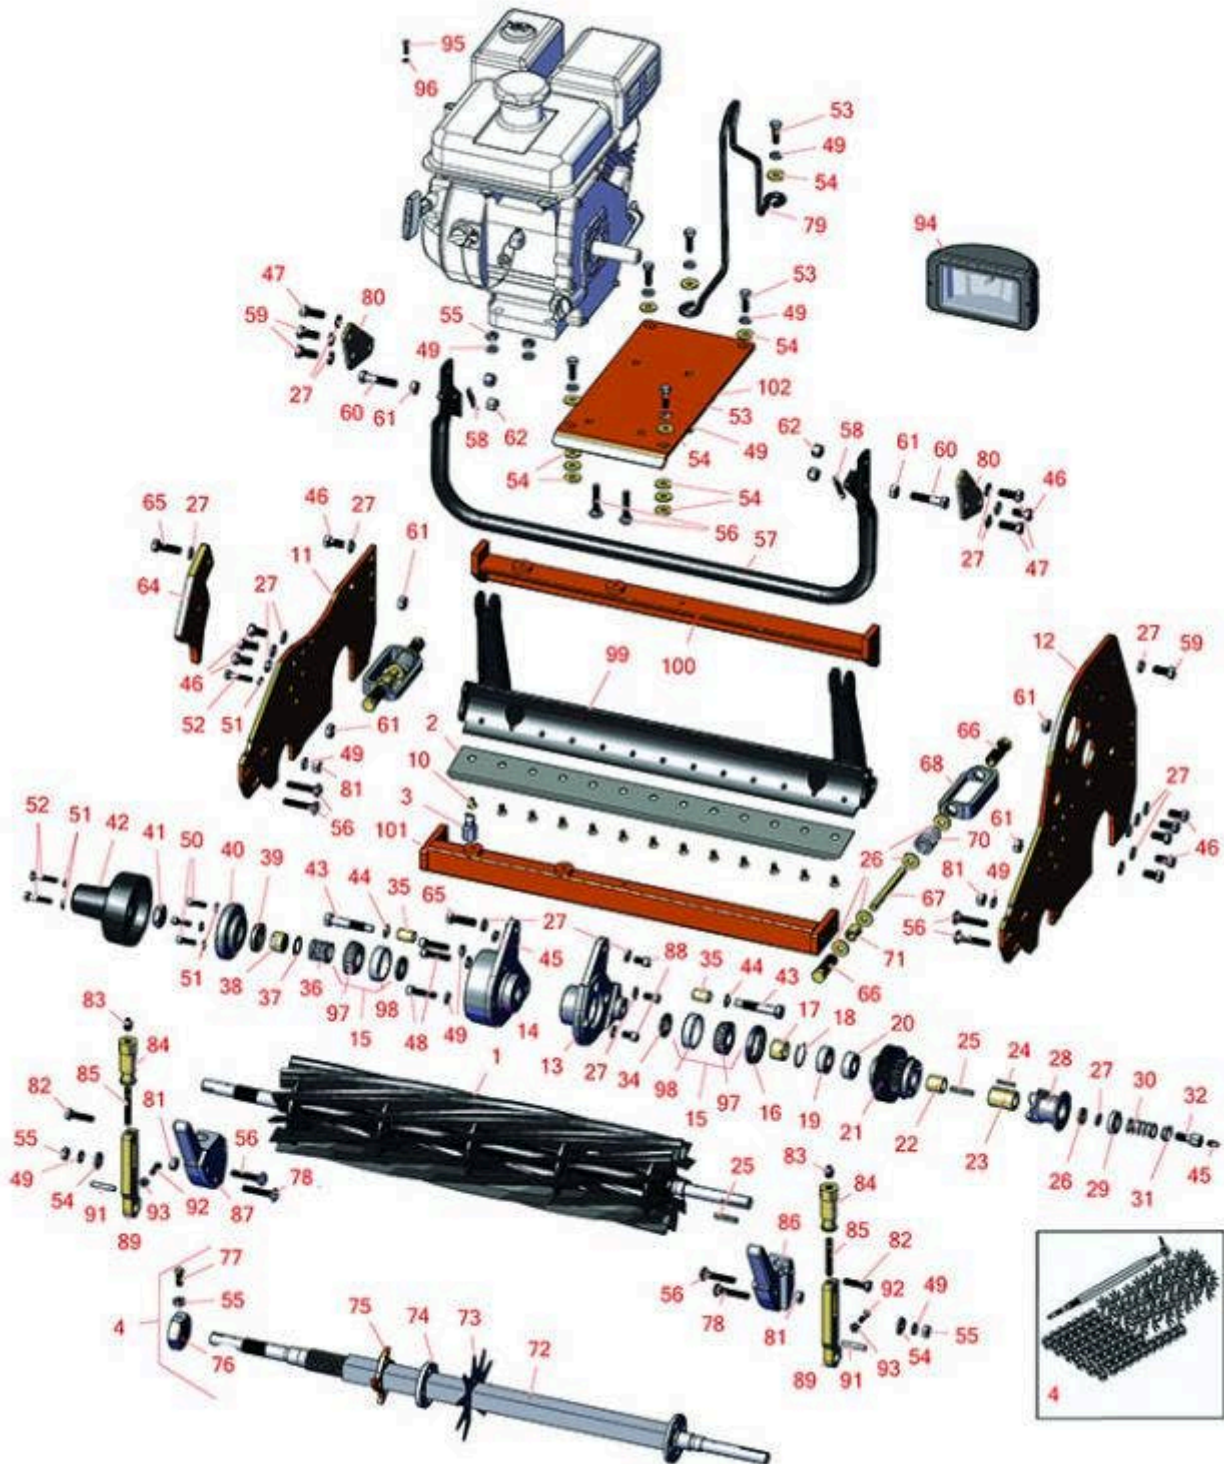

Replaces Jacobsen Greens King 518

Parts

Cutting Unit
Reel & Bedknife

All original equipment manufacturers names and part numbers are used for identification purposes only, and we are in no way implying that our products are original equipment parts. Prices subject to change without notice.

Replaces Jacobsen Greens King 518

Parts

Cutting Unit
Reel & Bedknife

Item No	R&R Part No.	OEM Part No.	Description	Qty Req	Order Quantity
---------	--------------	--------------	-------------	---------	----------------

R&R Reels, Lifetime Guaranteed

1	R5000095	5000095	Reel - 11 Blade	1	
<i>Tech Note: Fits 18":</i>					
1	R101510		Reel - 14 Blade	1	
<i>Tech Note: Fits 18":</i>					
1	R5000148	5000148, 503616	Reel - 11 Blade	1	
<i>Tech Note: Fits 22":</i>					
1	R101515		Reel - 14 Blade	1	
<i>Tech Note: Fits 22":</i>					
1	R5000417	5000417, 5003652	Reel - 7 Blade	1	
<i>Tech Note: Fits 26":</i>					
1	R101500	101500	Reel - 9 Blade	1	
<i>Tech Note: Fits 26":</i>					
1	R5000416	5000416	Reel - 11 Blade	1	
<i>Tech Note: Fits 26":</i>					