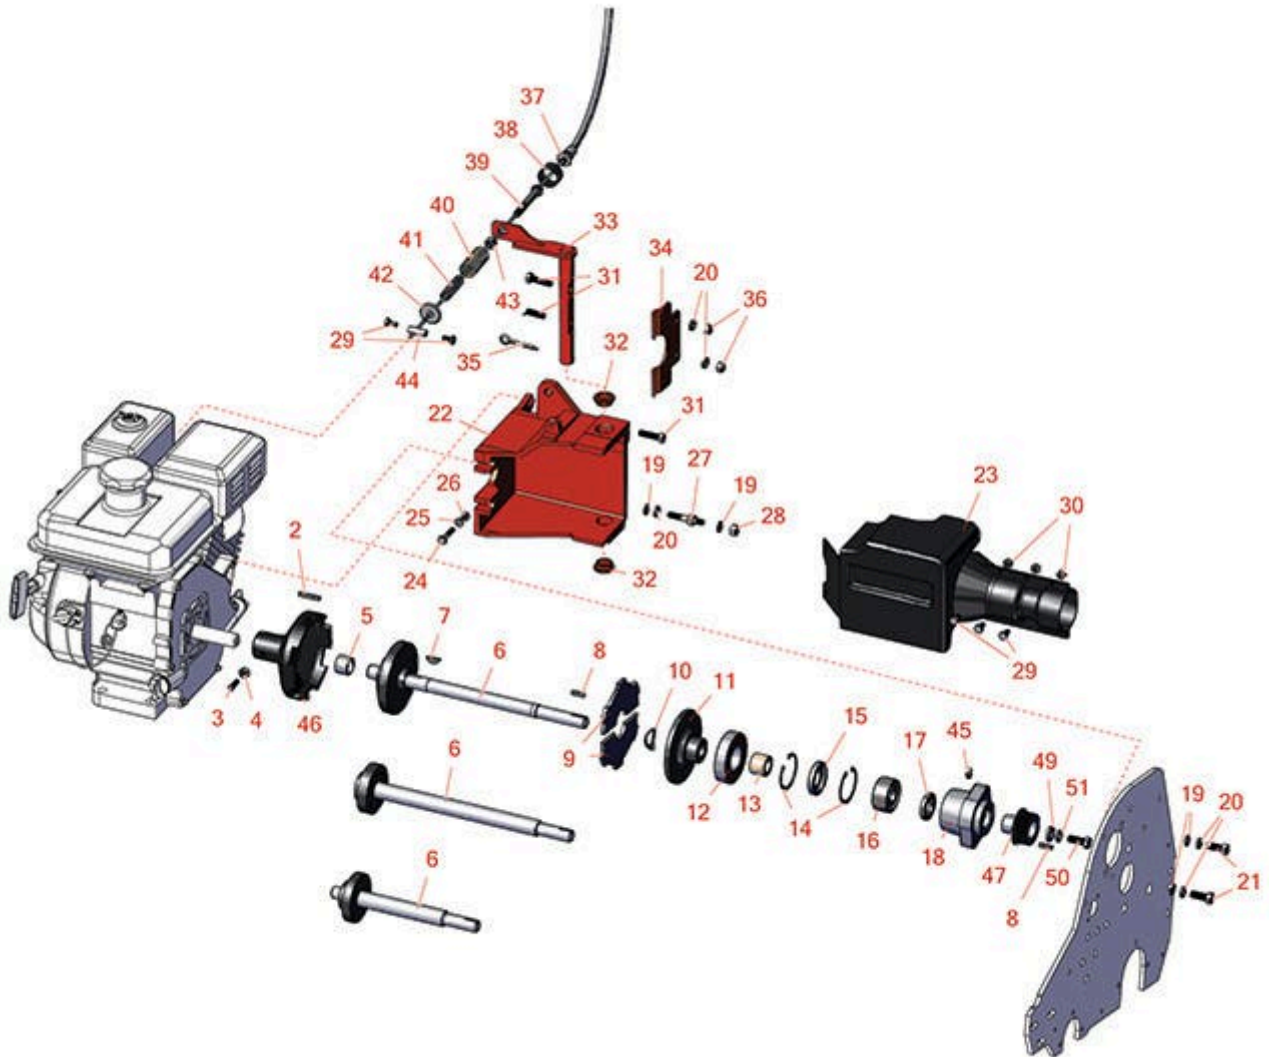

Replaces Jacobsen Greens King 518

Parts

Traction Unit
Clutch

All original equipment manufacturers names and part numbers are used for identification purposes only, and we are in no way implying that our products are original equipment parts. Prices subject to change without notice.

Replaces Jacobsen Greens King 518

Parts

Traction Unit
Clutch

Item No	R&R Part No.	OEM Part No.	Description	Qty Req	Order Quantity
Other Parts Available					
2	R320774	320774	Key - Sq 3/16 x 1-1/4	1	
3	R410503	410503	Screw - Sq HD Set 5/16-18 x 7/8	1	
4	R445502	445502	Nut - 5/16-18 Pal Type R	1	
5	R3008993	3008993	Bushing - Pilot	1	
6	R1000014	1000014	Shaft - Clutch Fits 18	1	
6	R1000842	1000842	Shaft - Clutch Fits 22	1	
6	R1000015	1000015	Shaft - Clutch Fits 26	1	
6	R4136652	4136652	Shaft Assy - Clutch Plate - Fits 22	1	
6	R4136651	4136651	Shaft - Clutch Centrifugal Fits 18	1	
7	R463113	463113	Key - Reel Hi Pro	1	
8	R367082	367082	Key - 3/16 Sq. x 3/4	1	
9	R2501151	2501151	Disc - Clutch (Set of 2)	1	
10	R366689	366689	Washer - Washer Spring Steel	1	
11	R2000004	2000004	Sliding Disc - Clutch	1	
12	R367365	367365	Bearing	1	
13	R366686	366686	Sleeve - Wear Clutch	1	
14	R458113	458113	Ring - Snap Fits Groomer	2	
15	R366685	366685	Seal	1	
16	R366684	366684	Bearing	1	
17	R364170	364170, 366648	Seal	1	