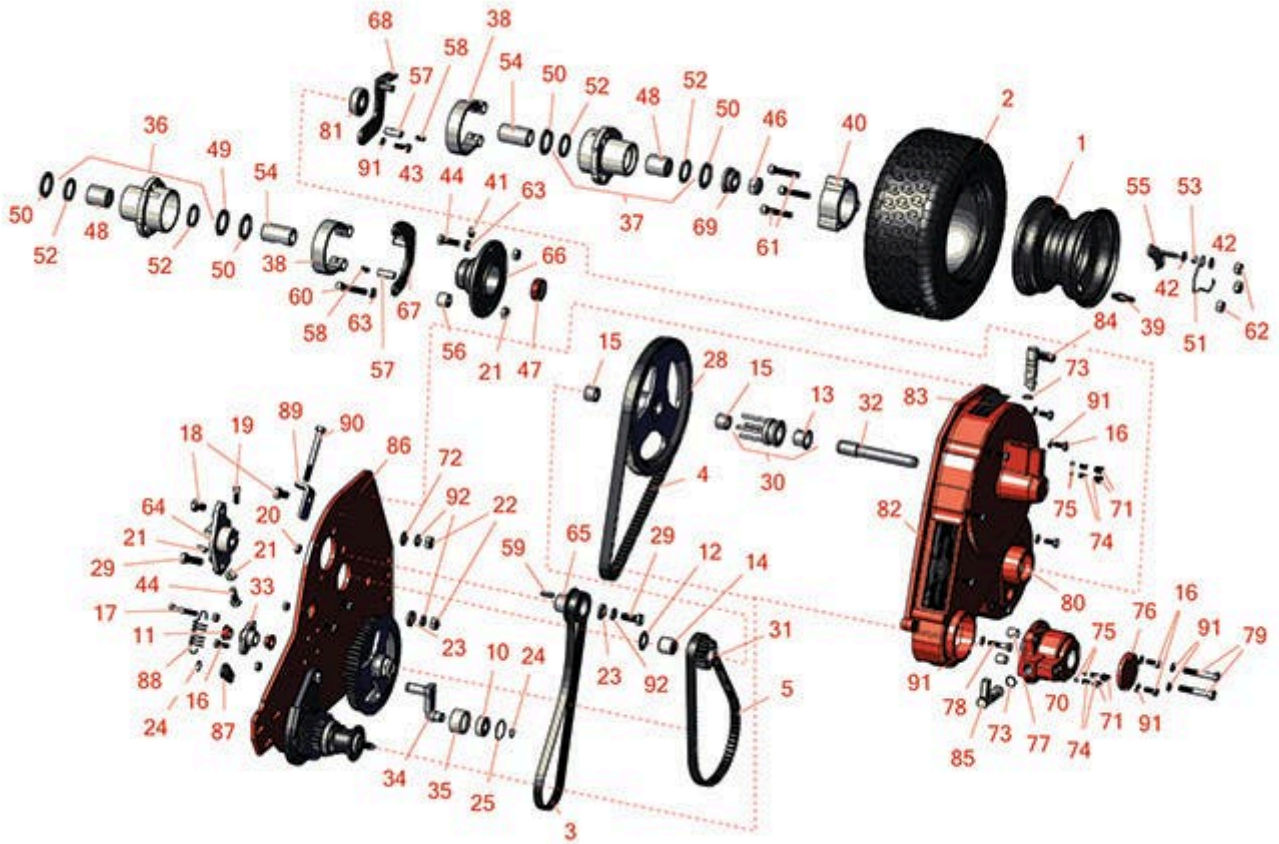

Replaces Jacobsen Greens King 422

Parts

*Traction Unit
Drive Housing*

All original equipment manufacturers names and part numbers are used for identification purposes only, and we are in no way implying that our products are original equipment parts. Prices subject to change without notice.

Replaces Jacobsen Greens King 422

Parts

Traction Unit

Drive Housing

Item No	R&R Part No.	OEM Part No.	Description	Qty Req	Order Quantity
Tires					
1	R5002905	5002905	Wheel Assy - 3x5	2	
2	RCT5110101	554847	Tire - 11x4.00-5 Nhs (2 Ply) Carlisle Turf Saver	2	
Belts					
3	R2810713	2810713	Belt - 7 Rib Micro V	1	
4	R5001124	2811363	Belt - 112 Tooth .460 Wide	1	
5	R5002403	2811071	Belt - 80 Tooth x 17mm WIDE(.669)	1	
Other Parts Available					
10	R344545	344545	Bearing - Roller Brush Brkt	1	
11	R352936	352936	Bushing - Bronze	2	
12	R359864	359864	Flat Washer - Hardened 5/8 x 1.100	0	
13	R366725	366725	Bushing - Flanged	1	
14	R367553	367553	Bearing - Needle	1	
15	R367554	367554	Bearing - Needle	2	
16	R400106	400106	Bolt - Hex HD 1/4-20 x 5/8	12	
17	R400116	400116	Bolt - Hex HD 1/4-20 x 1-1/2	1	
18	R400254	400254	Bolt - Hex HD 3/8-16 x 1/2	2	
19	R434031	434031	Bolt - Soc HD Cap 1/4-20 x 3/4 Nyloc	1	
20	R443102	443102	Nut - 1/4-20 Yellow Zinc	10	
21	R443106	443106	Nut - 5/16-18 Y/Zinc Plated	3	
22	R443110	306562, 443110, 444762	Nut - 3/8-16 Hex	2	

All original equipment manufacturers names and part numbers are used for identification purposes only, and we are in no way implying that our products are original equipment parts. Prices subject to change without notice.