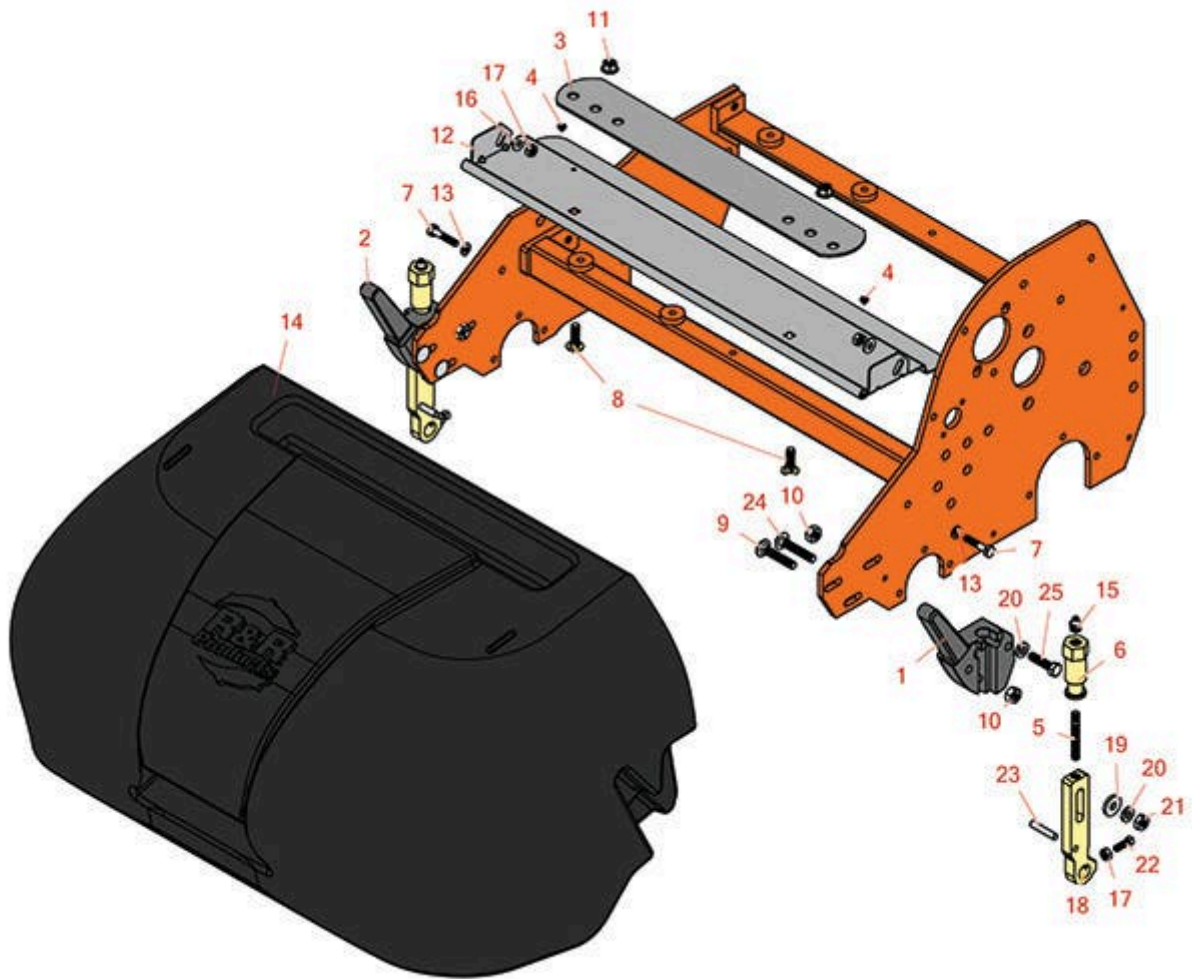

Replaces Jacobsen Greens King 518

Parts

Cutting Unit
Basket & Shields

All original equipment manufacturers names and part numbers are used for identification purposes only, and we are in no way implying that our products are original equipment parts. Prices subject to change without notice.

Replaces Jacobsen Greens King 518

Parts

*Cutting Unit
Basket & Shields*

Item No	R&R Part No.	OEM Part No.	Description	Qty Req	Order Quantity
1	R241827	241827, 446136	Bracket - LH Grass Catcher	1	
2	R241828	241828, 453023	Bracket - RH Grass Catcher	1	
3	R3000053	3000053	Plate - Grass Shield	2	
4	R3008974	3008974	Rubber Bumper	2	
5	R343616	343616, 443102	Stud	2	
6	R365009	3005692, 365009, 365170, 441674	Knob - Adjusting Roller	2	
7	R400112	400112, 400114	Bolt - Hex HD 1/4-20 x 1-1/4	2	
8	R441614	441614	Screw - 5/16-18 x 1 Carriage	2	
9	R441677	441677	Bolt - Carriage 5/16-18 x 1-1/2	2	
10	R444718	444718	Nut - 5/16-18 Center Lock YZ	4	
11	R445781	445781	Nut - 5/16-18 Whiz	2	
12	R5003183	5003183	Grass Shield - 22 in	1	
12	R5003184	5003184	Grass Shield - 18 in	1	
12	R5003185	5003185	Grass Shield - 26 in	1	
13	R3253-3	3253-3, 446128, 446130	Washer - Lock 1/4	2	
14	R101544	68122	Grass Catcher - Fits 18 in	1	
14	R101549	68123	Grass Catcher - Fits 22 in	1	

Replaces Jacobsen Greens King 518

Parts

*Cutting Unit
Basket & Shields*

Item No	R&R Part No.	OEM Part No.	Description	Qty Req	Order Quantity
14	R101548	68124	Grass Catcher - Fits 26 in	1	
15	R471219	366852, 471219	Zerk - Grease	2	
16	R453023	453023	Washer - Flat 1/4	2	
17	R443102	443102	Nut - 1/4-20 Yellow Zinc	2	
18	R2000072	2000072, 471219	Bracket - Roller	2	
19	R364441	364441, 366641	Washer - Flat 5/16x7/8	2	
20	R446136	446134, 446136	Washer - Lock 5/16 Zinc	4	
21	R443106	443106	Nut - 5/16-18 Y/Zinc Plated	2	
22	R352737	352737	Screw - Set 1/4 x 7/8 Sq Head	2	
23	R461339	343616, 461339	Pin - Grooved Roller Bkt	2	
24	R441674	441674	Screw - 5/16-18 x 1-3/4 Carriage	2	
25	R400190	352737, 400190	Bolt - Hex HD 5/16-18 x 1-1/4 GR5	2	