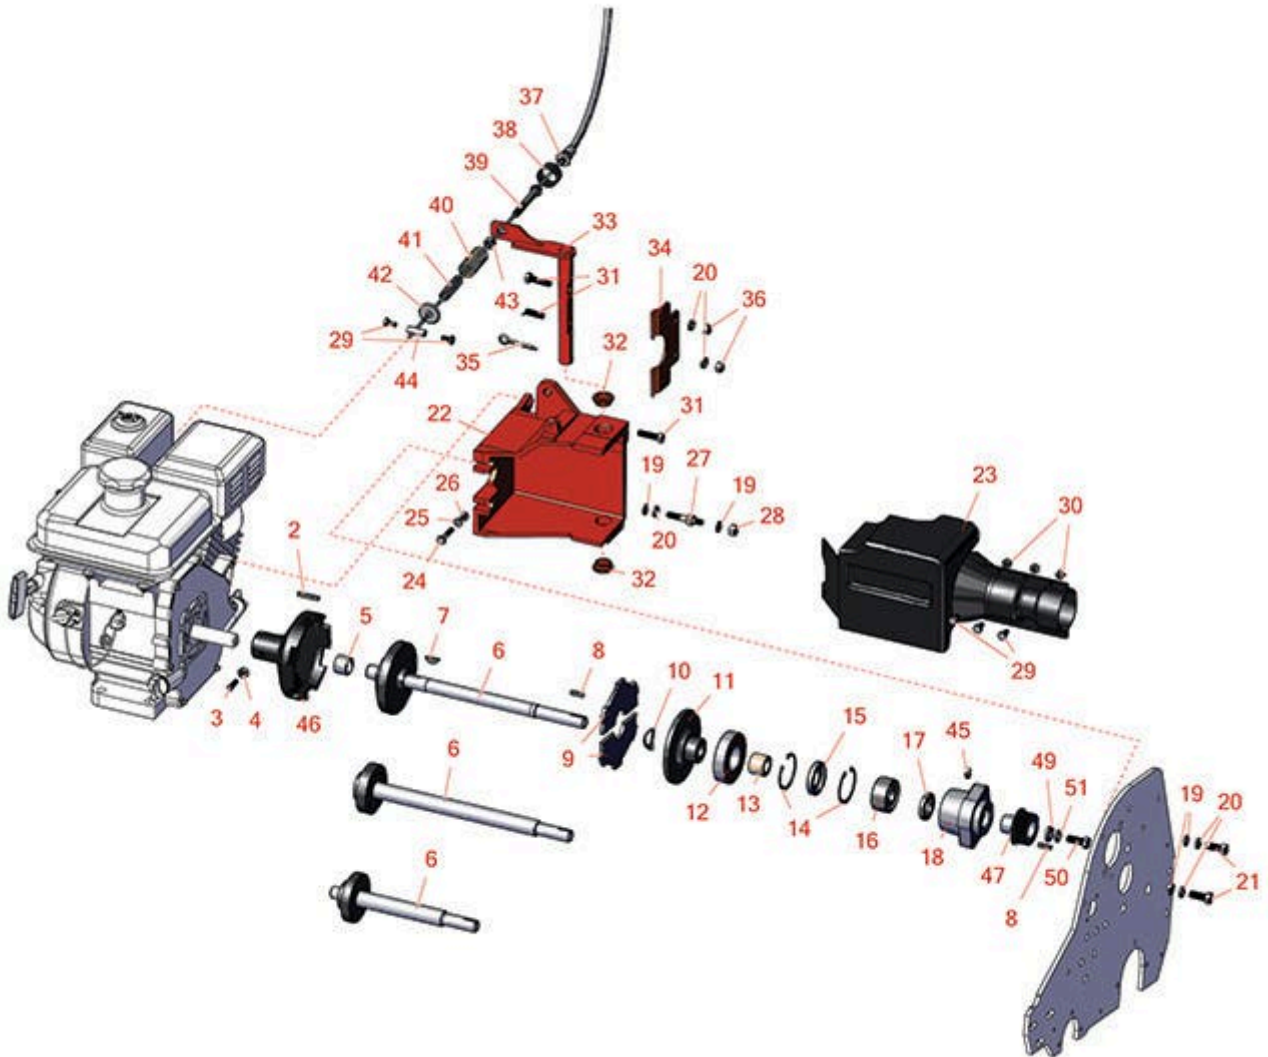

Replaces Jacobsen Greens King 422

Parts

Traction Unit
Clutch

All original equipment manufacturers names and part numbers are used for identification purposes only, and we are in no way implying that our products are original equipment parts. Prices subject to change without notice.

Replaces Jacobsen Greens King 422

Parts

Traction Unit
Clutch

Item No	R&R Part No.	OEM Part No.	Description	Qty Req	Order Quantity
Other Parts Available					
2	R320774	320774	Key - Sq 3/16 x 1-1/4	1	
3	R410503	410503	Screw - Sq HD Set 5/16-18 x 7/8	1	
4	R445502	445502	Nut - 5/16-18 Pal Type R	1	
5	R3008993	3008993	Bushing - Pilot	1	
6	R1000014	1000014	Shaft - Clutch Fits 18	1	
6	R1000842	1000842	Shaft - Clutch Fits 22	1	
6	R1000015	1000015	Shaft - Clutch Fits 26	1	
6	R4136652	4136652	Shaft Assy - Clutch Plate - Fits 22	1	
6	R4136651	4136651	Shaft - Clutch Centrifugal Fits 18	1	
7	R463113	463113	Key - Reel Hi Pro	1	
8	R367082	367082	Key - 3/16 Sq. x 3/4	1	
9	R2501151	2501151	Disc - Clutch (Set of 2)	1	
10	R366689	366689	Washer - Washer Spring Steel	1	
11	R2000004	2000004	Sliding Disc - Clutch	1	
12	R367365	367365	Bearing	1	
13	R366686	366686	Sleeve - Wear Clutch	1	
14	R458113	458113	Ring - Snap Fits Groomer	2	
15	R366685	366685	Seal	1	
16	R366684	366684	Bearing	1	
17	R364170	364170, 366648	Seal	1	