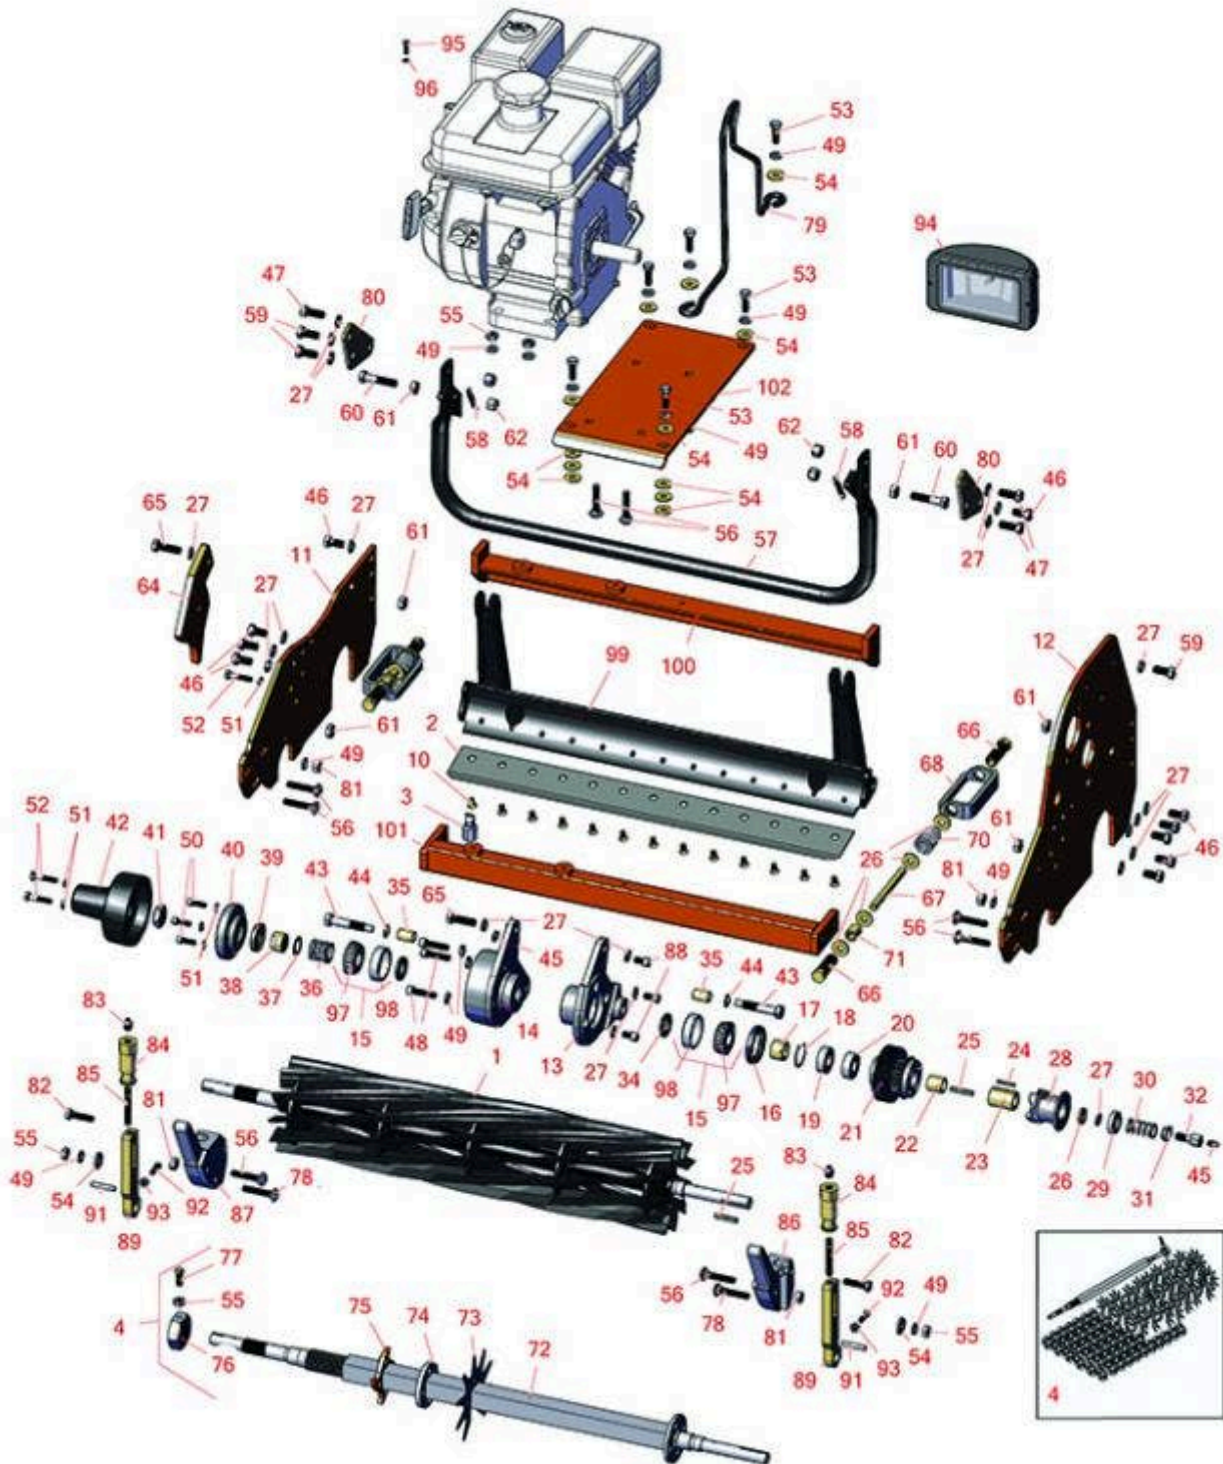

## Parts

Cutting Unit  
Reel & Bedknife

All original equipment manufacturers names and part numbers are used for identification purposes only, and we are in no way implying that our products are original equipment parts. Prices subject to change without notice.

## Parts

Cutting Unit  
Reel & Bedknife

Item No	R&R Part No.	OEM Part No.	Description	Qty Req	Order Quantity
---------	--------------	--------------	-------------	---------	----------------

### R&R Reels, Lifetime Guaranteed

1	<b>R5000095</b>	5000095	Reel - 11 Blade	1	
<i>Tech Note: Fits 18":</i>					
1	<b>R101510</b>		Reel - 14 Blade	1	
<i>Tech Note: Fits 18":</i>					
1	<b>R5000148</b>	5000148, 503616	Reel - 11 Blade	1	
<i>Tech Note: Fits 22":</i>					
1	<b>R101515</b>		Reel - 14 Blade	1	
<i>Tech Note: Fits 22":</i>					
1	<b>R5000417</b>	5000417, 5003652	Reel - 7 Blade	1	
<i>Tech Note: Fits 26":</i>					
1	<b>R101500</b>	101500	Reel - 9 Blade	1	
<i>Tech Note: Fits 26":</i>					
1	<b>R5000416</b>	5000416	Reel - 11 Blade	1	
<i>Tech Note: Fits 26":</i>					