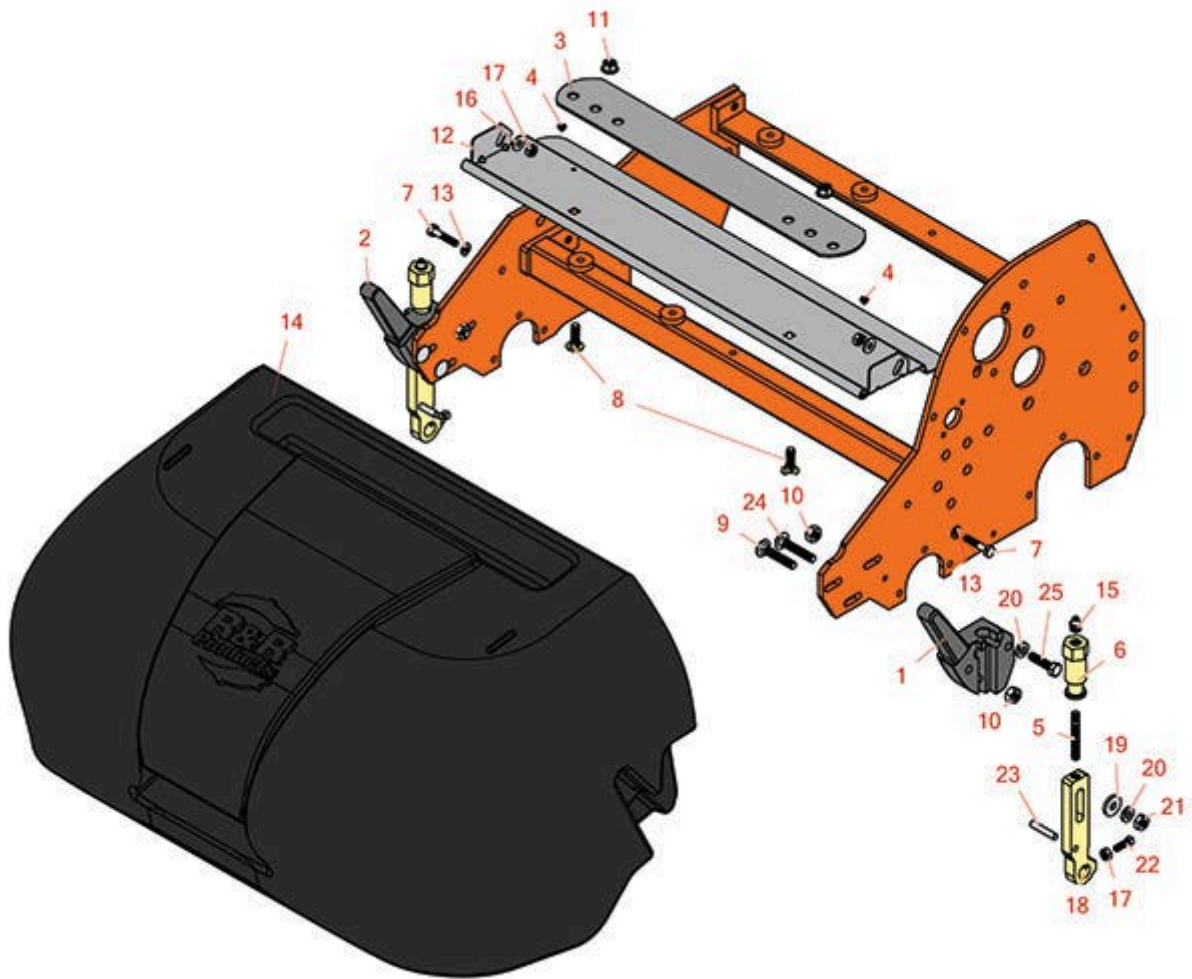

Replaces Jacobsen Greens King 422

Parts

Cutting Unit
Basket & Shields

All original equipment manufacturers names and part numbers are used for identification purposes only, and we are in no way implying that our products are original equipment parts. Prices subject to change without notice.

Replaces Jacobsen Greens King 422

Parts

*Cutting Unit
Basket & Shields*

Item No	R&R Part No.	OEM Part No.	Description	Qty Req	Order Quantity
1	R241827	241827, 446136	Bracket - LH Grass Catcher	1	
2	R241828	241828, 453023	Bracket - RH Grass Catcher	1	
3	R3000053	3000053	Plate - Grass Shield	2	
4	R3008974	3008974	Rubber Bumper	2	
5	R343616	343616, 443102	Stud	2	
6	R365009	3005692, 365009, 365170, 441674	Knob - Adjusting Roller	2	
7	R400112	400112, 400114	Bolt - Hex HD 1/4-20 x 1-1/4	2	
8	R441614	441614	Screw - 5/16-18 x 1 Carriage	2	
9	R441677	441677	Bolt - Carriage 5/16-18 x 1-1/2	2	
10	R444718	444718	Nut - 5/16-18 Center Lock YZ	4	
11	R445781	445781	Nut - 5/16-18 Whiz	2	
12	R5003183	5003183	Grass Shield - 22 in	1	
12	R5003184	5003184	Grass Shield - 18 in	1	
12	R5003185	5003185	Grass Shield - 26 in	1	
13	R3253-3	3253-3, 446128, 446130	Washer - Lock 1/4	2	
14	R101544	68122	Grass Catcher - Fits 18 in	1	
14	R101549	68123	Grass Catcher - Fits 22 in	1	

Replaces Jacobsen Greens King 422

Parts

*Cutting Unit
Basket & Shields*

Item No	R&R Part No.	OEM Part No.	Description	Qty Req	Order Quantity
14	R101548	68124	Grass Catcher - Fits 26 in	1	
15	R471219	366852, 471219	Zerk - Grease	2	
16	R453023	453023	Washer - Flat 1/4	2	
17	R443102	443102	Nut - 1/4-20 Yellow Zinc	2	
18	R2000072	2000072, 471219	Bracket - Roller	2	
19	R364441	364441, 366641	Washer - Flat 5/16x7/8	2	
20	R446136	446134, 446136	Washer - Lock 5/16 Zinc	4	
21	R443106	443106	Nut - 5/16-18 Y/Zinc Plated	2	
22	R352737	352737	Screw - Set 1/4 x 7/8 Sq Head	2	
23	R461339	343616, 461339	Pin - Grooved Roller Bkt	2	
24	R441674	441674	Screw - 5/16-18 x 1-3/4 Carriage	2	
25	R400190	352737, 400190	Bolt - Hex HD 5/16-18 x 1-1/4 GR5	2	