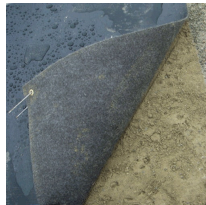

Quick Dam Sport Savers Mat - 6 ft x 8 ft

RSSM68-1

Details

Place into position before, during, or after it rains. Sport Savers mats cover problem areas such as the pitchers mound, home plate, bases, or in golf course bunkers. Place the absorbent side down to draw the moisture in and prevent mud buildup. Rubber side up collects water for easy draining. Grommets and stakes to secure in position included. Non-hazardous, non-toxic, and environmentally friendly. Reusable. 6' x 8'. Black.

- Quickly and easily remove puddles from athletic fields and golf course bunkers
- Prevent mud buildup
- Absorbent side removes water while rubber barrier captures water for easy removal
- Hardware included
- Reusable

Specifications

Manufacturer	Quick Dam
Dimensions	6 ft x 8 ft

O.J. Company

294 Rang St-Paul Sherrington, JOL 2N0
450-247-2758

<https://ojcompagnie.rrproducts.com/>