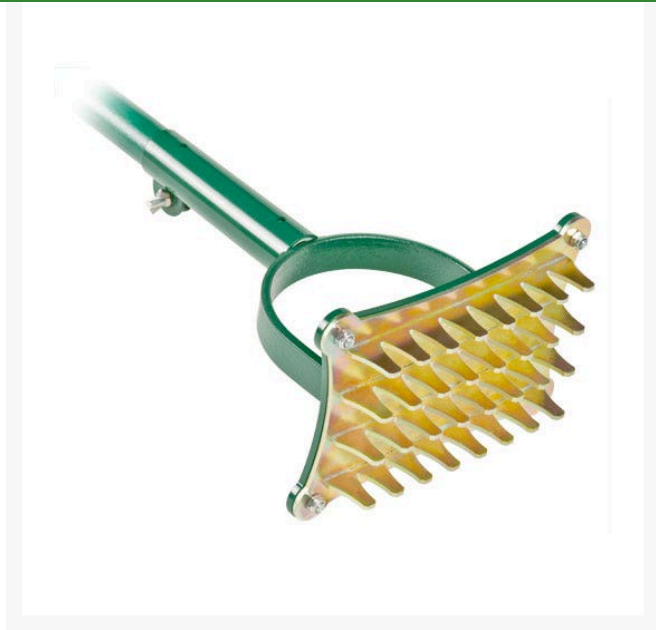

# Static Seed Slotter

RP7423

## Details

Specially designed with a flat-bottomed slot that only reaches a depth of 1/2" (13mm approx), the Static Seed Slotter encourages grass seed to germinate more rapidly and allows moisture in the soil to be better absorbed, which helps develop stronger root growth. This static tool doubles as a tamper when seed slotter head is removed. Includes removable 6' fiberglass handle.

- Special flat-bottomed slot design
- Only penetrates 1/2"
- Encourages rapid germination
- Allows better moisture absorption
- Doubles as a tamper (with seed slotter head removed)
- Removable 6' fiberglass handle