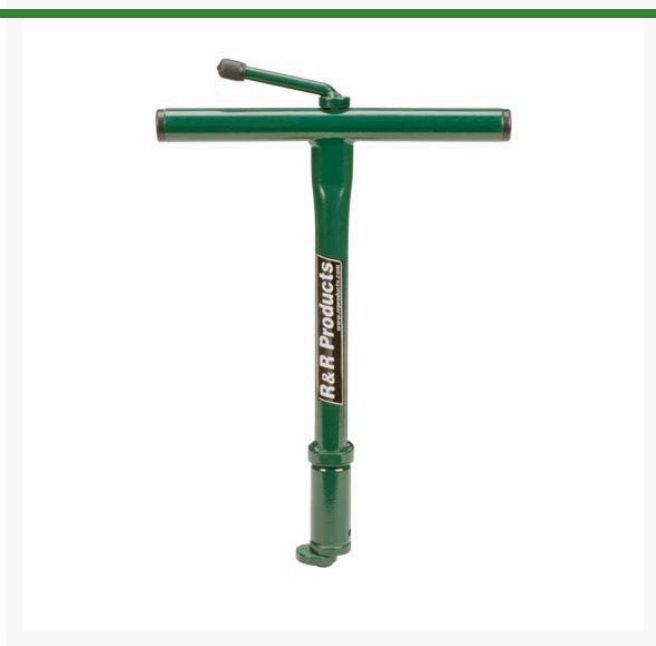

Cam Cup Puller - 12"

RP7304

Details

The Cam Cup Puller is designed to easily remove putting cups without damaging surrounding turf. Insert puller through the center hole in the cup, turn the lever 1/4 turn and the cup can be pulled straight up. 12" Handle.

- Easily remove putting cup without damaging surrounding turf

Specifications

Manufacturer	R&R Products
Length	12 in

O.J. Company

294 Rang St-Paul Sherrington, J0L 2N0
450-247-2758

<https://ojcompagnie.rrproducts.com/>