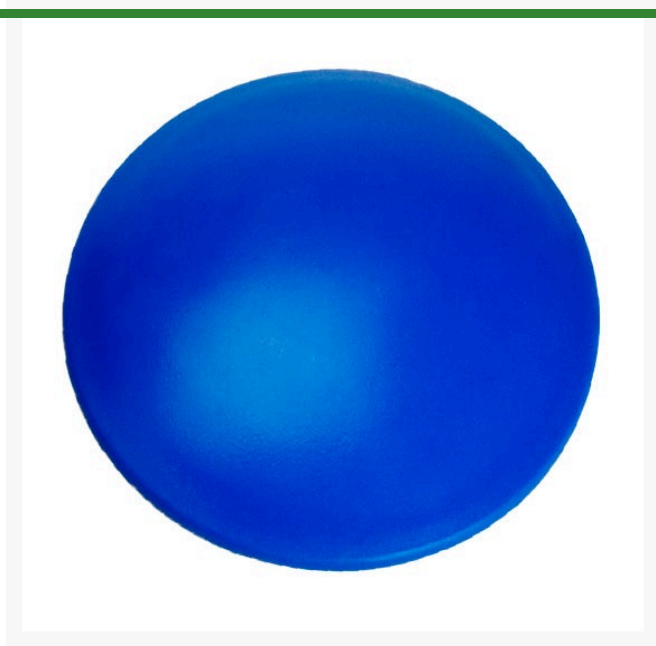

Cart Path Marker - 4" Blue

RP347

Details

Easy-to-see, 4" dome-shaped markers designate distance to the green when one to four are placed across the cart path. High-impact plastic adheres with epoxy. Blue.

- Highly visible and attractive
- Dome shape
- Easy to install

Specifications

Manufacturer	R&R Products
Color	Blue
Marker Diameter	4 in
Material	High-Impact Plastic

O.J. Company

294 Rang St-Paul Sherrington, J0L 2N0
450-247-2758