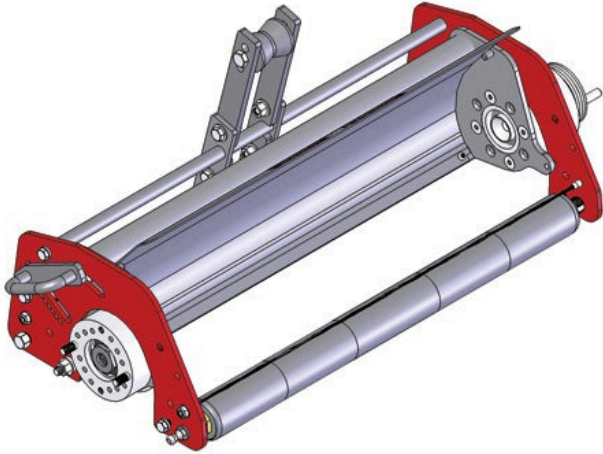

Multi-Green Chassis Assy - RH

RMG4001RH

Details

Chassis to fit Toro Greensmaster.
Complete Multi-Green chassis include frame, bearing housings, front & rear smooth roller. Multi-Green Cassette not included.

Specifications

Manufacturer R&R Products

Fits Models

R&R Products Multi-Green Units

Replacement Parts

R101327	Stud - Housing
R6040-05-230	Drive Coupling w/Pin RH
R93-1394	Nut - Splined RH Thrd .812 Long

O.J. Company