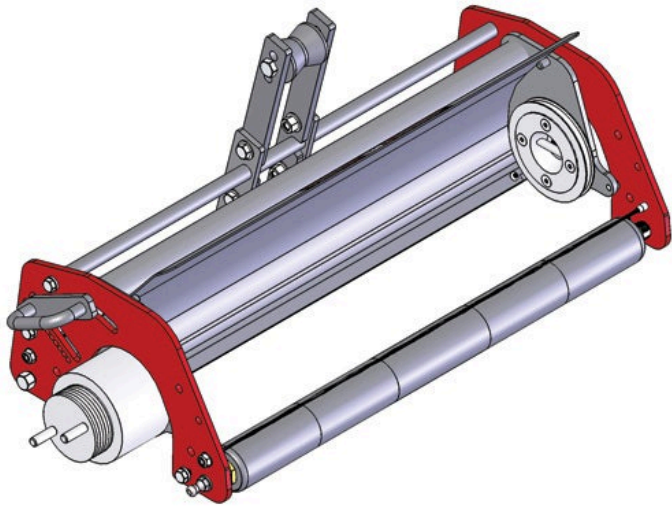

Multi-Green Chassis Assy - LH

RMG4001LH

Details

Chassis to fit Toro Greensmaster.
Complete Multi-Green chassis include frame, bearing housings, front & rear smooth roller. Multi-Green Cassette not included.

Specifications

Manufacturer R&R Products

Fits Models

R&R Products Multi-Green Units

Replacement Parts

R101327	Stud - Housing
R6040-05-250	Drive Coupling w/Pin LH
R94-9214	Nut - Splined LH Thrd .812 Long

O.J. Company