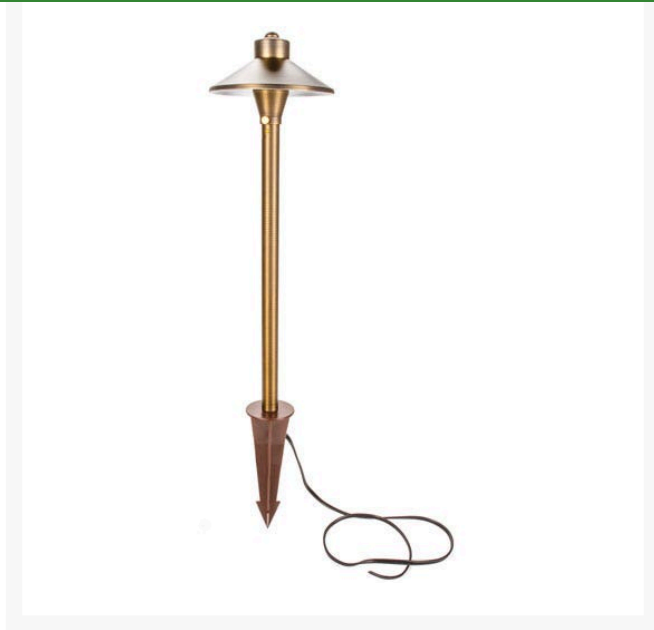

# Path Light Fixture - Step Top 18"

### Details

Heavy weight solid cast brass fixtures look great illuminating any path or walkway. Bi pin receiver accepts both LED and Halogen low voltage bulbs. Includes 8" easy install hammer ground stake. 18" Step Top. Antique Bronze.

- Path or walkway lighting
- Heavy weight solid cast brass
- LED or Halogen low voltage bulbs
- Includes 8" easy install hammer ground stake
- Step top

### Specifications

Manufacturer	R&R Products
Height	18 in
Lamp Type	G4 12V
Shade Diameter	7 in