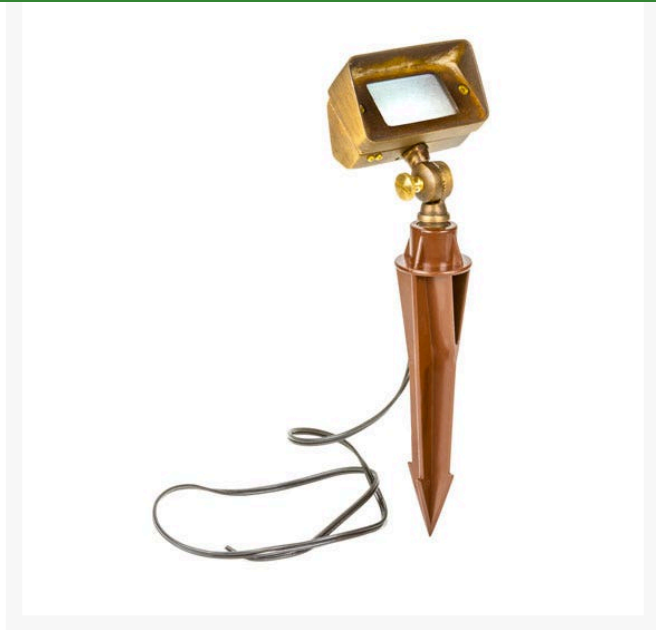

Mini Flood Light - Antique Bronze

RLV1100-AB

Details

For subtle lighting the Soft Splash Flood Light projects a wider beam than spotlights and does not overpower larger floodlights. Perfect for soft flooding of individual objects, walls and surroundings. Body Measures 4"W x 2"T x 2"D. Solid cast brass construction with 24" pigtail. Includes ground mouting stake. G4 Bulb not included.

Specifications

Manufacturer	R&R Products
Dimensions	4 x 2 x 2 in
Lamp Type	G4 12V

O.J. Company

294 Rang St-Paul Sherrington, J0L 2N0
450-247-2758

<https://ojcompagnie.rrproducts.com/>