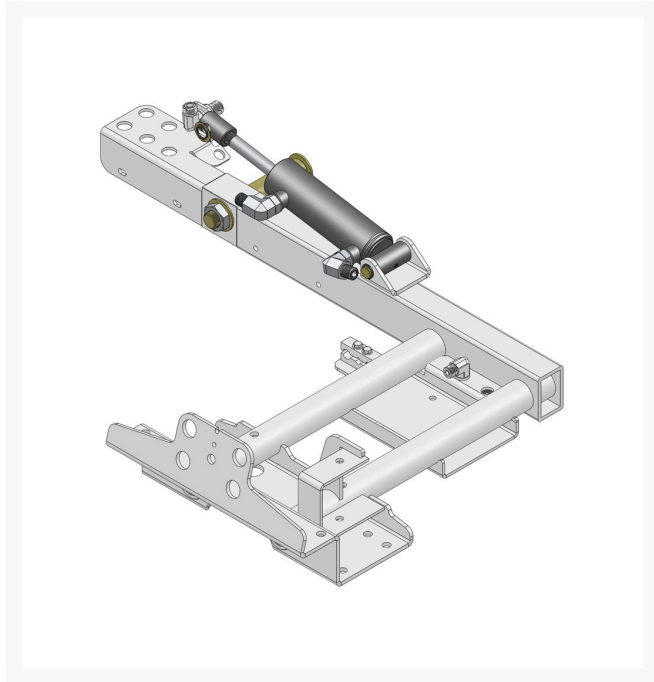

Carrier Assy

R100-4930-03

Replaces
Toro 100-4930-03

Specifications
Manufacturer R&R Products

Fits Models
R&R Products Reel Max 331D
R&R Products Reel Max 331LP
Toro Reelmaster 3100-D
Toro Reelmaster 3105-D