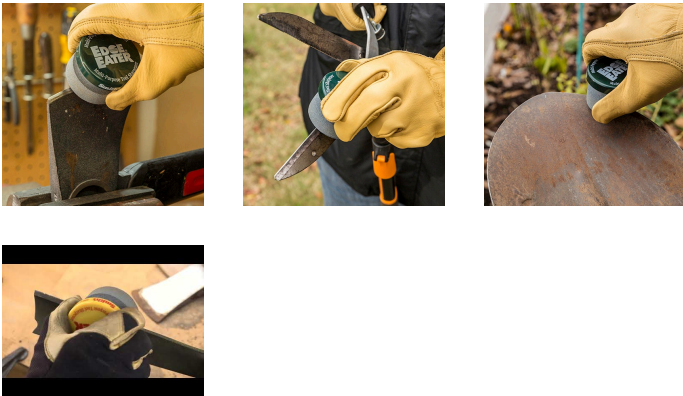

Specifications

Manufacturer R&R Products

O.J. Company

294 Rang St-Paul Sherrington, J0L 2N0
450-247-2758

<https://ojcompagnie.rrproducts.com/>