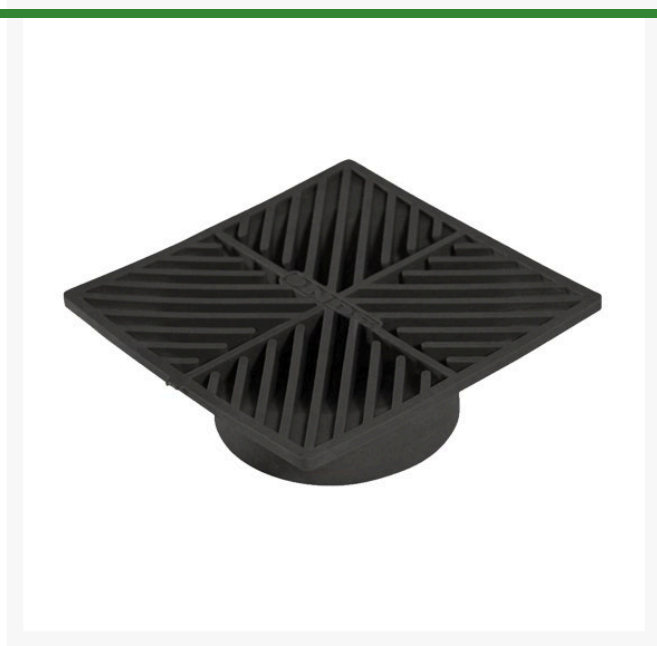

# Square Grate - 6" Black For 3"/4" Pipe

RGN0642SDB

## Details

Ideal for patios, lawn areas and walkways. Do not use in areas subject to vehicular traffic. 6" Square Grate, fits 3"/4" S/D Pipe Fittings, 4" Bellend, 4" Corrugated & 4" Catch Basins

## Specifications

Manufacturer	NDS
Grate Size	6 in