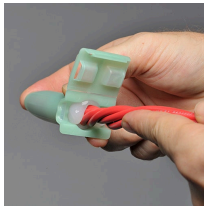

Rain Bird DBRY20 Direct Bury - Red Yellow Wire Nut Box/100 RGDBRY100

Details

Connections Made Easy. When your installation crew is making countless wire connections on a job site, why slow them down with unnecessary work steps? Using Rain Bird's DBRY20 Wire Connectors, gets the job done faster. Unlike other wire connectors on the market, Rain Bird's DBRY20 wire connectors are quick to install and provide reliable moisture sealing for controller and valve electrical connections you can count on. These are the only wire connectors you'll need! Avoid Call Backs - Locating and repairing a corroded wire splice costs your business time and money. Avoid unnecessary service call backs, use the Rain Bird DB Series Wire Connector for reliable connections. The Strain Relief ensures wires are secure and won't pull apart.