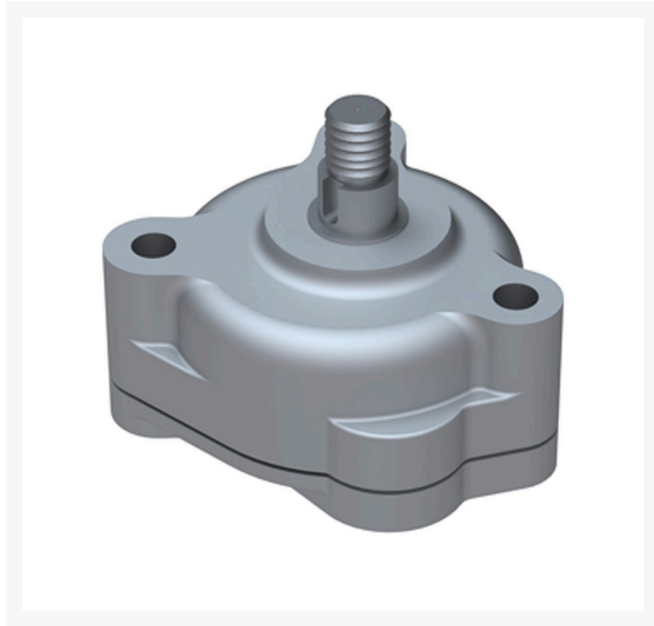

Oil Pump Assy

R100-2002

Replaces
Toro 100-2002

Specifications
Manufacturer R&R Products

Fits Models
Toro Greensmaster TriFlex 3400
Toro Greensmaster TriFlex 3420
Toro Groundsmaster 3500-G
Toro Workman HDX
Toro Workman HDX-D
Toro Workman MDX-D
Toro Z Master Professional 6000
Toro Z Master Professional 7000