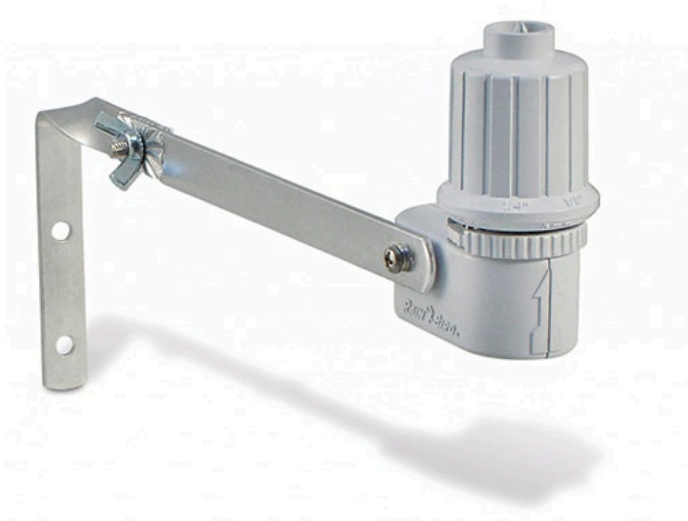

Rain Bird Wired Rain Sensor w/Bracket

RGA61200

Details

The Rain Bird RSD Series Rain Sensor automatically shuts off your sprinkler system when it rains, so you don't have to worry when you're home or away. The RSD Series Rain Sensor easily connects to most irrigation system controllers. RSD Series Rain Sensors offers flexible, multiple rainfall settings which are quick and easy to adjust with a twist of the dial.