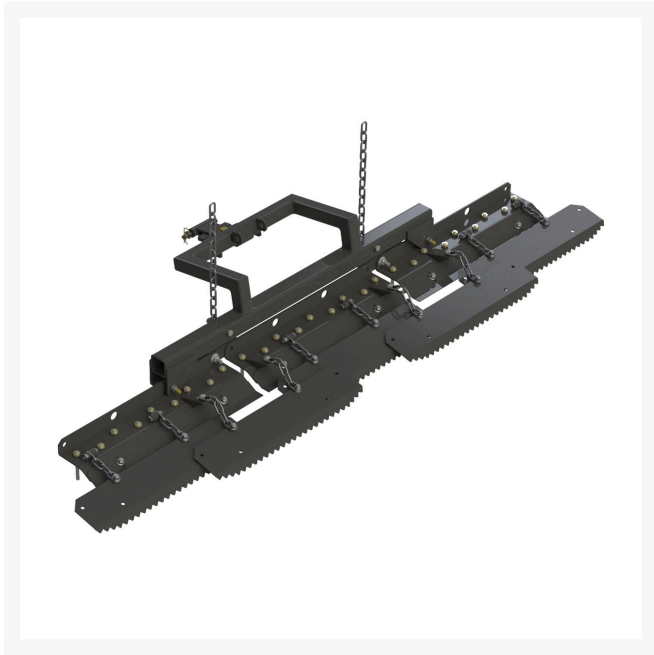

# Tooth Rake to Fit Standard Mounting Hitch

R08812

## Details

The Tooth Rake attachment with Standard Hitch may be used in wet or dry conditions to quickly scarify, smooth and groom. 72" (193cm) width, 5 rake sections, 27 adjustable prongs.

- Quickly scarify, smooth, and groom in wet or dry conditions
- 5 rake sections
- 27 adjustable prongs

## Replaces

R&R Products	08812
Toro	08812

## Specifications

Manufacturer	R&R Products
Application Width	72 in