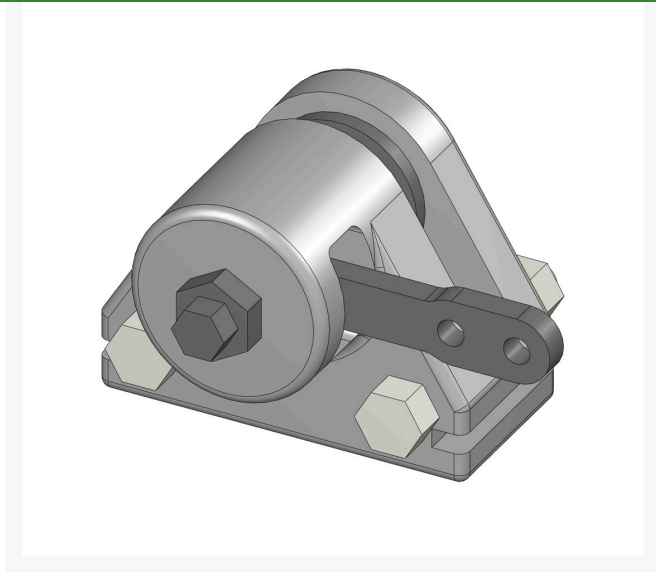

# Brake - Disc

R07054

**Replaces**  
National 07054

**Specifications**  
Manufacturer R&R Products

**Fits Models**  
National 84 Mower