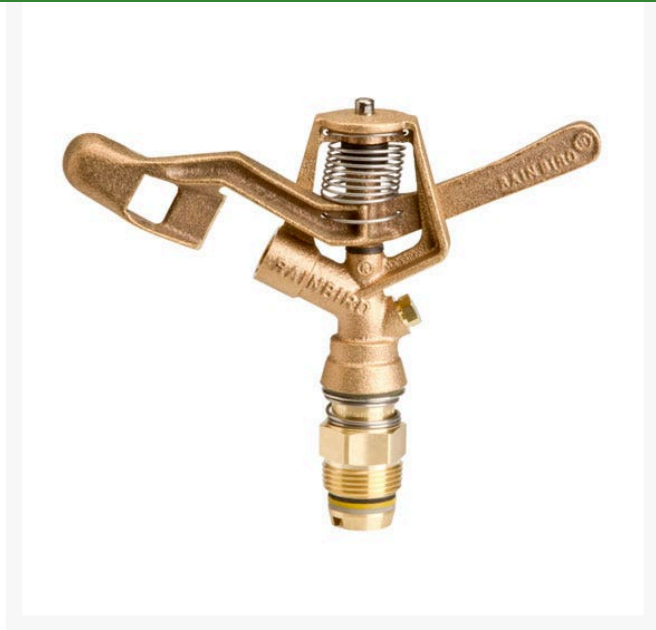

Impact Sprinkler - 3/4 Full Circle

RG30WH

Details

Durable brass construction - Standard trajectory angle for maximum distance of throw - "WH" models have plugged spreader nozzles

- Standard trajectory angle for maximum distance of throw
- WH models have plugged spreader nozzles