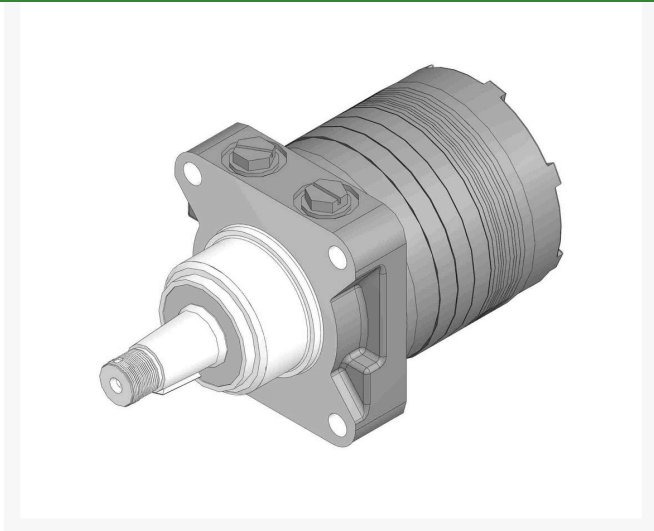

# Hydraulic Motor

R054544

**Replaces**  
Excel 054544

**Specifications**  
Manufacturer R&R Products

**Fits Models**  
Excel Hustler