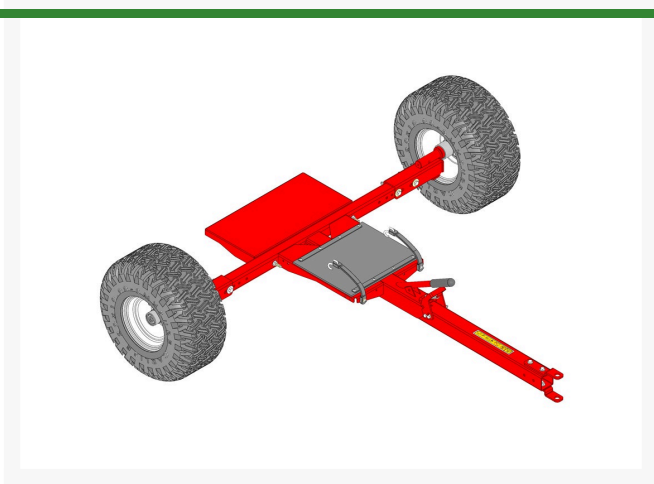

Frame Assy - Red

R04238

Specifications

Manufacturer

R&R Products

Replacement Parts

R105-9928-01	Spindle Assy - Red
R106-4671	Latch
R106-4675	Tongue - Trailer - Red
R106-5360	Rubber Mat - Front Roller
R106-5366-01	Frame Assy - Red
R106-5384	Strip - Roller Mat
R106-8459	Rubber Strap
R150317	Latch Assy
R150318	Hardware - Misc
R232-24	Stem - Valve w/ Cap
R297-1	Screw - Button HD Socket 3/4
R301504	Locknut - ESNA 1/4-20
R316797	Bolt - 1/4-20 x 1-1/4
R32128-21	Locknut - Flanged 3/8-16 Whiz Top Lock
R32128-32	Locknut - 1/4-20 Flanged
R3231-2	Bolt - Carriage 3/8-16 x 1
R3256-22	Washer - Flat 1/4 Yellow
R98-8690	Hub Assy - Trailer
R99-4507	Wheel - 8x7.00 4/4 Solid F266
RCT5111011	Tire - 20x10.00-8 Nhs (2 Ply) Carlisle Turf Saver