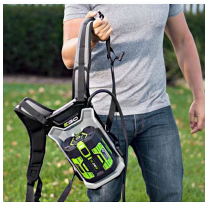

EGO Backpack Link

REGBH1001

Details

The EGO POWER+ Backpack Link adds more run time and less weight to your EGO tools. The Backpack Link is a universal system allowing the user to put the weight of any EGO battery on your back rather than on the tool or in your hand for convenience. Connect the Backpack Link to any of your handheld EGO tools to reduce fatigue, while providing proper support to accomplish all your landscaping tasks. Constructed with padded shoulder straps, a chest buckle and hook. Carry the weight of the battery on your back, not on the tool. Get the bigger jobs done faster with the POWER+ Backpack Link. Compatible with all EGO POWER+ ARC Lithium batteries (available separately) to deliver Power Beyond Belief. Please note: This product is restricted from air freight and will only be shipped ground freight.

Please note: This product is considered either bulky or otherwise restricted from shipment by air, and will only be shipped ground freight.

- Carry Any EGO Battery On Your Back Rather Than On the Tool
- Add More Run Time to Your Handheld Tools, Not Weight
- Suitable for Use with ALL EGO Handheld Tools
- Weather-Resistant Construction
- Compatible with All EGO POWER+ 56V Batteries