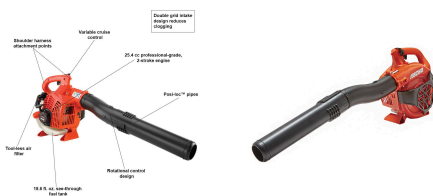

Specifications

Manufacturer	Echo
Air Velocity (MPH)	170 MPH

O.J. Company

294 Rang St-Paul Sherrington, J0L 2N0
450-247-2758

<https://ojcompagnie.rrproducts.com/>