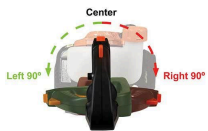

# Echo HC-2810 Series x Hedge Trimmer - 28in RECHC2810

## Details

Nothing adds beauty to the area like a well-trimmed hedge. The HC-2810 features 28 in. blades to sculpt and shape bushes and hedges into a great addition to a relaxing environment. Features a 3-position, 180 degree rotating handle for increased maneuverability, aluminum U-channel support bar and cored-out blades for lighter weight, I-30 starter reducing effort by 30%, see-through fuel tank, RazorEdge 3-sided teeth for longer cutting performance and easily accessible blade grease ports. 21.2cc. 28in Double-sided 11.4 lbs.