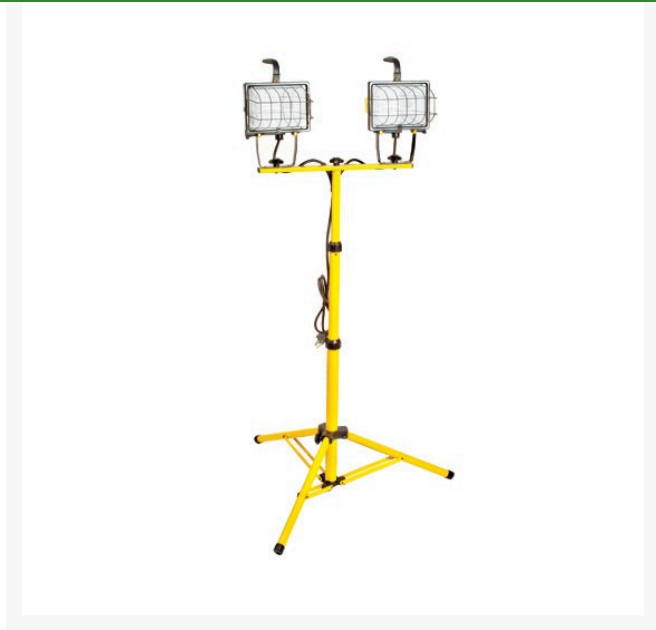

Halogen Tripod Work Light

RE8-00211

Details

Portable telescopic tripod, equipped with twin-head work lights with 500 watt Halogen bulbs, provides a total of 1000 watts of light on your job. Tripod extends 5 feet with adjustable knobs to allow lights to tilt and swivel or be removed for multiple use. Lights feature "S" type base for stability and tempered glass with metal grill for safety. On/off switch on each light. Bulbs and 5' cord included.

- Twin-head work lights
- Two 500 Watt halogen bulbs
- Tripod extend 5'
- Adjustable knobs tilt and swivel lights
- Tempered glass & metal grill for safety
- Each light has on/off switch
- Bulbs and 5' cord included