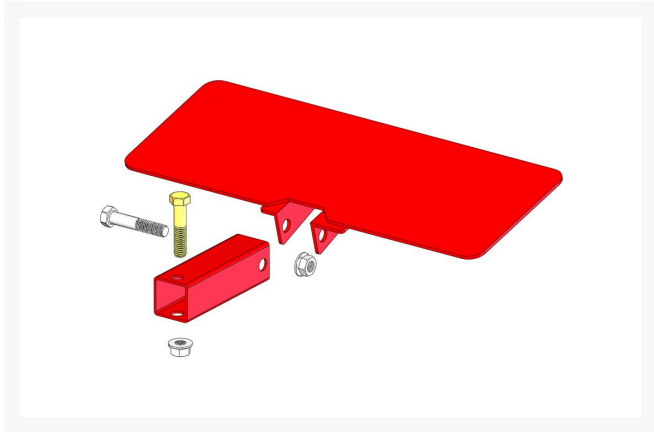

Kit - Grass Deflector

R01055

Details

Includes 2 ea: R3296-39 Locknut; 1 ea: R323-9 Bolt, R323-10 Bolt, R47-5340 Shield, R47-5380 Tube

Replaces

Toro 01055

Specifications

Manufacturer R&R Products

Fits Models

Toro Reelmaster Fairway

Replacement Parts

R47-5340	Shield - Grass
R47-5380	Tube - Pivot

O.J. Company

294 Rang St-Paul Sherrington, J0L 2N0
450-247-2758

<https://ojcompagnie.rrproducts.com/>