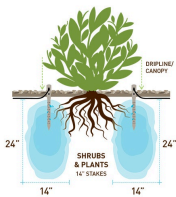

Deep Drip Stake - 14 in RDD14

Details

Promote a healthy, deep root system for trees and shrubs by delivering water and nutrients directly to their roots. Eliminates water run-off or evaporation. This sturdy PVC pipe is designed with a 10" ventilated pointed end and an ABS cap for driving into the ground with a sledge hammer, if necessary. A 1/4" drip line is positioned in the cap, water runs down the ventilated tube and deep into the ground while filtering rocks and dirt from entering the device. Or, remove cap and fill pipe with a water hose. Powder or granulated nutrients may be poured into stake. As the plant grows, reposition stake. Ideal for sloped areas. Hassle-free, maintenance-free.