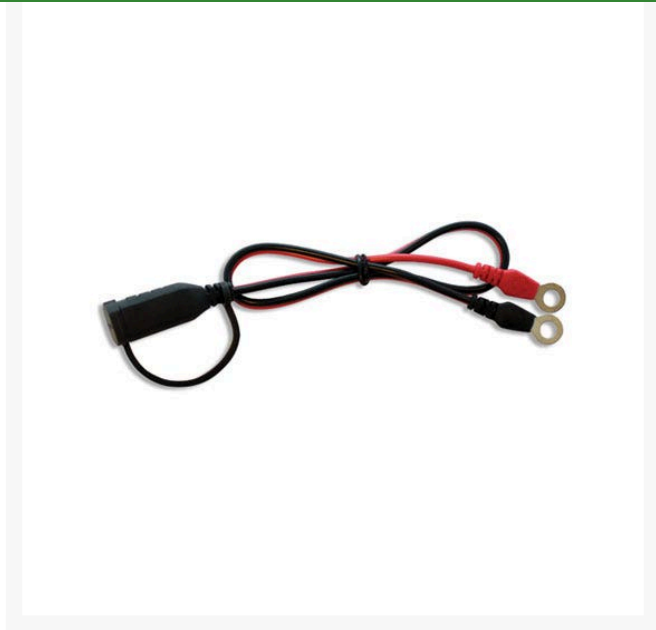

CTEK Comfort Connect M10

RCTK56-329

Details

Comfort Connect reaches even well hidden batteries in the vehicle quickly and easily. There is no need to hassle with battery clamps every time, just permanently mount Comfort Connect on every battery that needs charging and easily charge and maintain the batteries after use and for a prolonged life. Cable length 16".

- Comfort Connect M10, 1/2" (10.4mm)

Specifications

Manufacturer

CTEK

O.J. Company

294 Rang St-Paul Sherrington, J0L 2N0
450-247-2758

<https://ojcompagnie.rrproducts.com/>