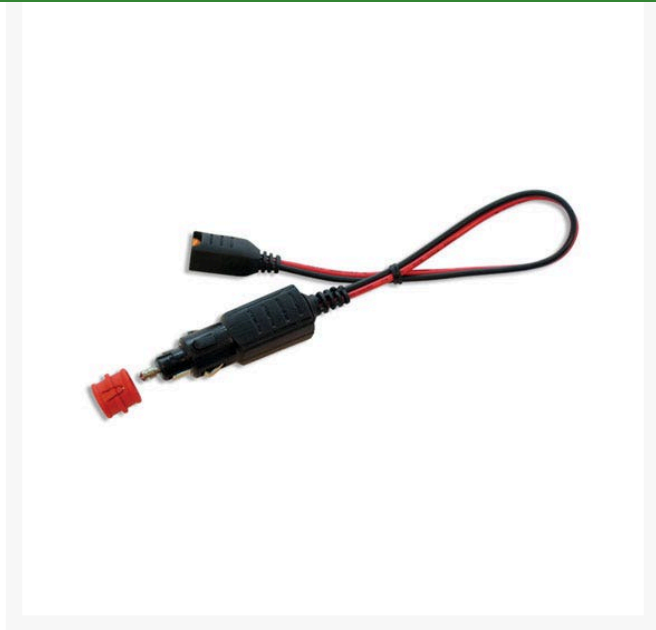

CTEK Comfort Connect Cig Plug

RCTK56-263

Details

Cig Plug enables charging the battery through the cigarette outlet - simply charge from the car! Note that the vehicle needs to have power on the cigarette outlet when not in use. Fits both 12 mm and 21 mm outlets. Maze-like strain relief for user's safety.

- Comfort Connect
- Works with UC 800, US 800, MULTI US 3300, MULTI US 7002, US 0.8, MUS 4.3
- 15.7 in. cable
- Fits 12 mm and 21 mm outlets

Specifications

Manufacturer

CTEK

O.J. Company

294 Rang St-Paul Sherrington, J0L 2N0
450-247-2758