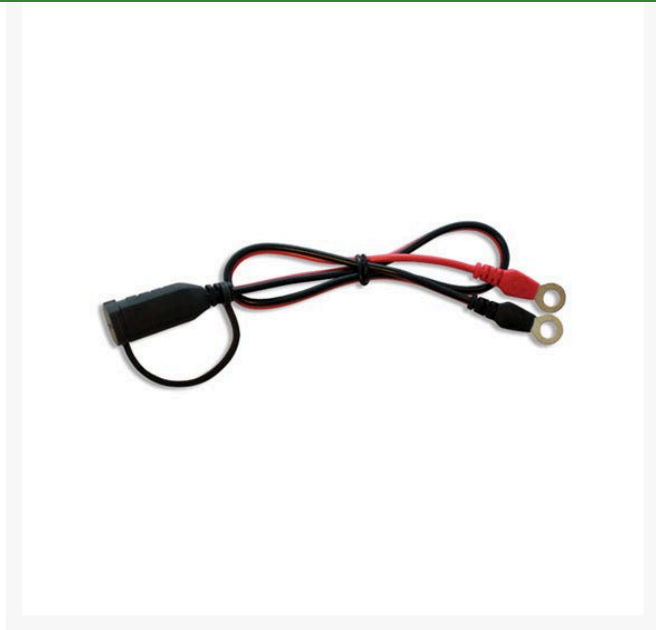

CTEK Comfort Connect M8

RCTK56-261

Details

Comfort Connect reaches even well hidden batteries in the vehicle quickly and easily. There is no need to hassle with battery clamps every time, just permanently mount Comfort Connect on every battery that needs charging and easily charge and maintain the batteries after use and for a prolonged life. Cable length 16".

- Comfort Connect M8, 3/8" (8.4mm)

Specifications

Manufacturer

CTEK

O.J. Company

294 Rang St-Paul Sherrington, J0L 2N0
450-247-2758

<https://ojcompagnie.rrproducts.com/>