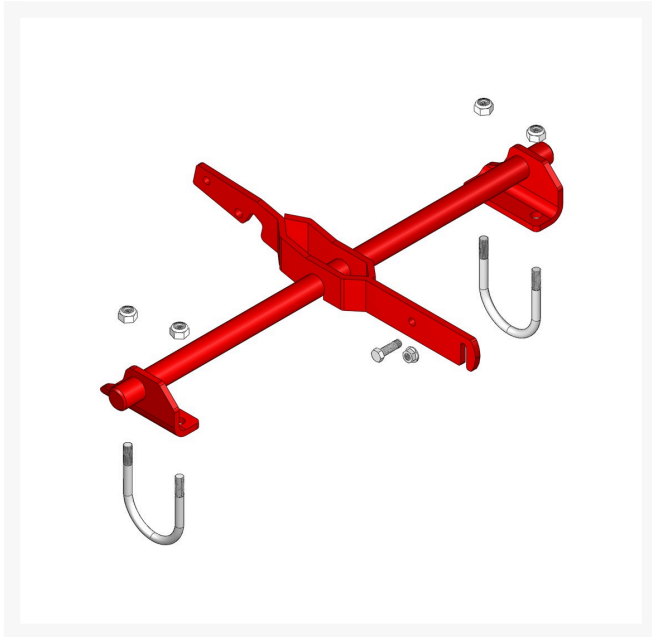

Adapter Kit - Fits Jac Pull Frame

R01050

Details

Includes 4 ea: R3296-48 Locknut; 2 ea: R49-0520 U-Bolt, 1 ea: R3296-39 Locknut, R400264 Bolt, R49-0540 Bracket

Replaces

Toro 01050

Specifications

Manufacturer R&R Products

Fits Models

Toro Reelmaster Fairway

O.J. Company

294 Rang St-Paul Sherrington, J0L 2N0
450-247-2758

<https://ojcompagnie.rrproducts.com/>