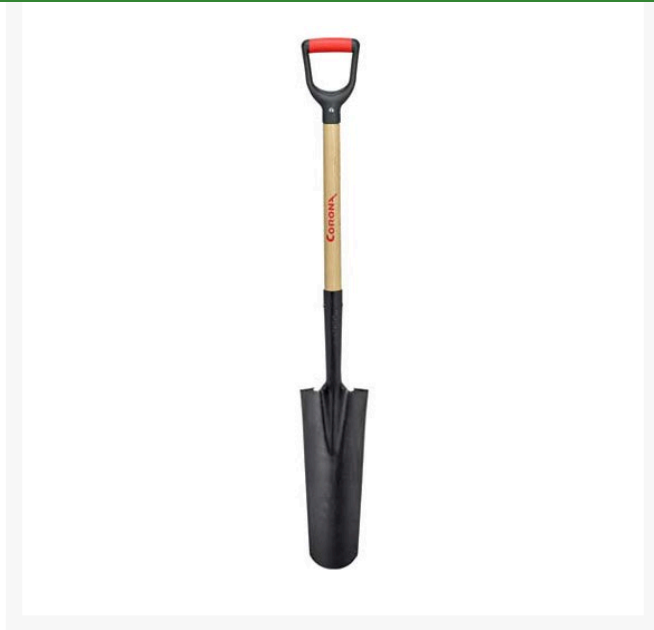

Corona Drain Spade - 30in Ash Handle - D-Grip

RCSS28010

Details

Tapered, 16" round nose, slightly cupped blade for efficient digging of deep, round-bottom drains and trenches. 15 gauge tempered steel blade for long service life. Large forward-turned steps for firmer footing. 30" Ash wood handle with D-Grip.

- 16" drain spade
- 15 gauge tempered steel blade
- Tapered, round nose
- Slightly cupped blade for efficient digging of deep, round bottom drains and trenches
- D-Grip handle
- 30" Ash wood handle

Specifications

Manufacturer	Corona
Handle Material	Wood
Head Material	Tempered Steel
Tool Head Width	16 in

O.J. Company

294 Rang St-Paul Sherrington, J0L 2N0
450-247-2758

<https://ojcompagnie.rrproducts.com/>