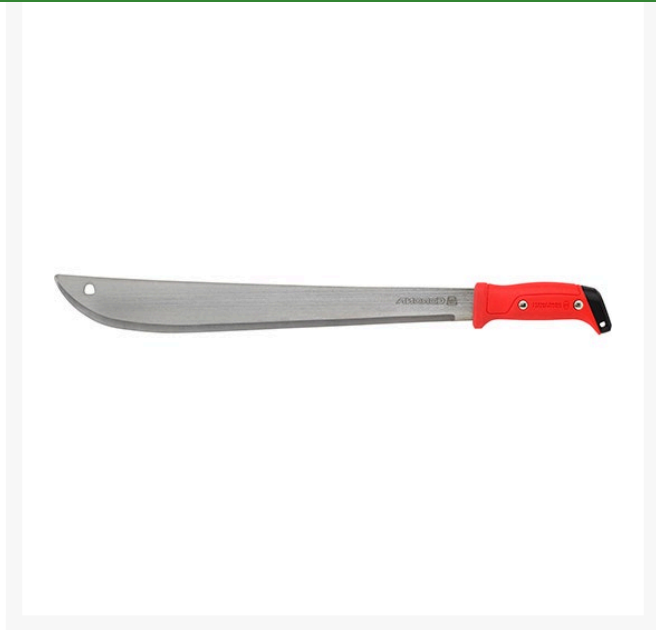

# Corona Ergohandle Machete - 18 in

RCMA60061

## Details

For quick and powerful cleaning of tangled, dense brush, the Corona 18" Tempered Steel Machete is the perfect tool. Long-lasting blade resists corrosion. The ErgoHandle design decreases user fatigue. 18" Blade. Scabbard sold separately.

- Tough Tempered Steel Retains Sharpness
- Easy to Resharpen
- Ergonomically Balanced with Blade Length
- Landyard Attachment Hole
- Built-in Hand Stop
- 18 in Blade