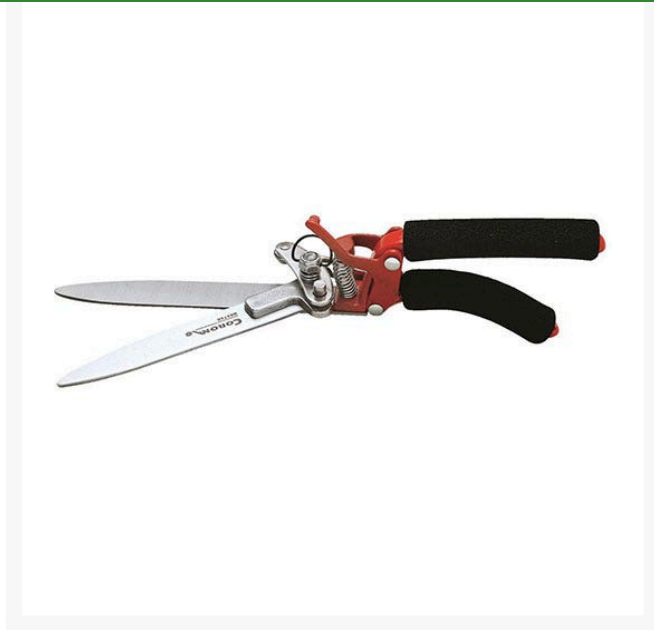

Corona Pump-Action Grass Shear - 5in

RCGS3760

Details

The Corona 5" Pump-Action Grass Shear has a professional scissor cutting action and resharpenable, high-carbon steel alloy blades that are fully heat treated for strength. These shears are strong enough to cut tough sod and ground cover with comfortable non-slip rubber grips on a cast aluminum body. Features an adjustable tension control.

- Professional scissor cutting action
- Resharpenable, high-carbon steel alloy blades
- Fully heat-treated for strength
- Comfortable, non-slip rubber grip
- Cuts tough sod and ground cover

Specifications