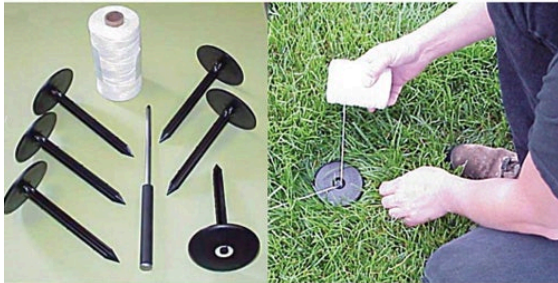

ProLine Replacement Markers - Pkg/10

RAF2723

Details

Measure only once and permanently locate layout points for any sports field. These one-piece durable marker anchors with built-in string guide are easy to install. Simply punch a hole in the ground with the starter tool, set the marker, string the line and stripe. If the line fades, re-stripe or re-string the markers with no re-measuring. Unique design will not catch cleats or attract debris. Anchor sets include anchors, starter tool and 600' of cord.

- Permanent field layout markers
- Will not catch cleats or debris
- Sets include anchors, starter tool and 600' of cord

Specifications

Manufacturer	New Stripe
Package Quantity	10

O.J. Company

294 Rang St-Paul Sherrington, J0L 2N0
450-247-2758